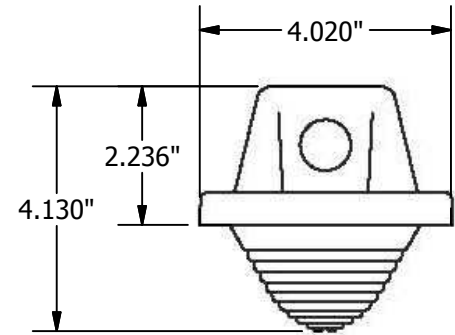

CUSTOM LIGHTING LTD.

M A N U F A C T U R I N G • D E S I G N • T E C H N O L O G Y

CL-4-VAP (1 Lamp) T8 & T5HO Gasketed Enclosure

- IP65 Certified (Low Pressure Hose Test)
- UL Recognized Component Listed
- Low profile designed for T8 and T5 lamps
- Poured in place gasket and tamper resistant stainless steel or polycarbonate latches seal the enclosure from most hostile environments
- Stainless steel mounting hardware reduces installation time and prevents drilling holes through the housing
- Clear polycarbonate lineal ribbed lens resist breakage to reduce replacement and maintenance costs

END VIEW

SIDE VIEW

Ordering Logic (Choose from available options)

MODEL	STRIP FINISH	REFLECTOR MATERIAL	NO. LAMPS / LAMP TYPE	VOLTAGE	GASKETED ENCLOSURE
CL-4	<input type="checkbox"/> PFW - Pre-Finished White <input type="checkbox"/> GLV - Galvanized	<input type="checkbox"/> M - Miro IV <input type="checkbox"/> A - Anolux-1 <input type="checkbox"/> A90 - A90 White <input type="checkbox"/> BC - Ballast Cover	<input type="checkbox"/> 132 - 1 Lamp (T8 32w) <input type="checkbox"/> 154 - 1 Lamp (T5HO 54w)	<input type="checkbox"/> 120 - 120 Volt <input type="checkbox"/> 277 - 277 Volt <input type="checkbox"/> 347 - 347 Volt <input type="checkbox"/> XX - No Ballast	<input type="checkbox"/> VAP - IP65 Vapourproof Gasketed Enclosure