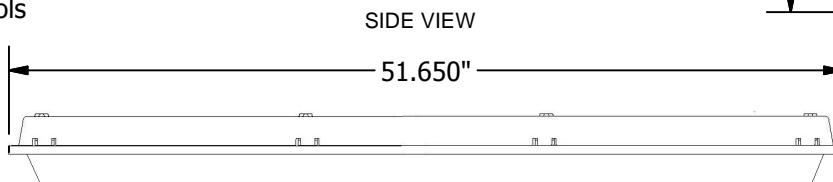

CUSTOM LIGHTING LTD.

M A N U F A C T U R I N G • D E S I G N • T E C H N O L O G Y

CL-4-VAP (1 Lamp) T8 & T5HO Gasketed Enclosure

- IP65 Certified (Low Pressure Hose Test)
- UL Recognized Component Listed
- Low profile designed for T8 and T5 lamps
- Poured in place gasket and tamper resistant stainless steel or polycarbonate latches seal the enclosure from most hostile environments
- Stainless steel mounting hardware reduces installation time and prevents drilling holes through the housing
- Clear polycarbonate lineal ribbed lens resist breakage to reduce replacement and maintenance costs

END VIEW

SIDE VIEW

Ordering Logic (Choose from available options)

MODEL	STRIP FINISH	REFLECTOR MATERIAL	NO. LAMPS / LAMP TYPE	VOLTAGE	GASKETED ENCLOSURE
CL-4	<input type="checkbox"/> PFW - Pre-Finished White <input type="checkbox"/> GLV - Galvanized	<input type="checkbox"/> M - Miro IV <input type="checkbox"/> A - Anolux-1 <input type="checkbox"/> A90 - A90 White <input type="checkbox"/> BC - Ballast Cover	<input type="checkbox"/> 132 - 1 Lamp (T8 32w) <input type="checkbox"/> 154 - 1 Lamp (T5HO 54w)	<input type="checkbox"/> 120 - 120 Volt <input type="checkbox"/> 277 - 277 Volt <input type="checkbox"/> 347 - 347 Volt <input type="checkbox"/> XX - No Ballast	<input type="checkbox"/> VAP - IP65 Vapourproof Gasketed Enclosure