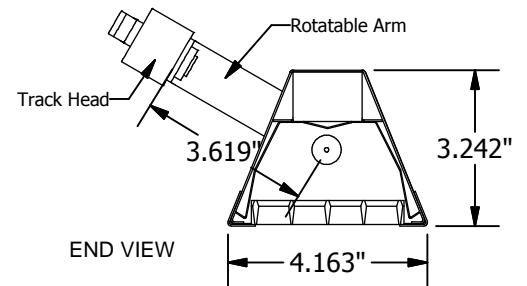

END VIEW

Ordering Logic (Choose from available options)

MODEL	FINISH	REFLECTOR MATERIAL	NO. LAMPS / FIXTURE	BALLAST TYPE	LOUVER STYLE	TRACK HEAD	VOLTAGE
LS-T5HO-TL							
LS-T5HO-TL	☐ PS - POWDER SMOOTH	☐ M - MIRO IV	☐ 141 - 1 LAMP (1'x4') ☐ 142 - 2 LAMPS (1'x4')	☐ OI-2 - ELECTRONIC 2-LAMP	☐ PBS3 - PBS3 LOUVER ☐ XX - NO LOUVER	☐ 1 - HALO ☐ 2 - JUNO ☐ 3 - KENDAL	☐ 1 - 120 VOLT ☐ 2 - 277 VOLT ☐ 3 - 347 VOLT

Custom Lighting Ltd. 7923 Coronet Road, Edmonton, AB, T6E 4N7
Tel: (780) 463-8014 Fax: (780) 463-2216 Email: sales@customlightingltd.com www.customlightingltd.com