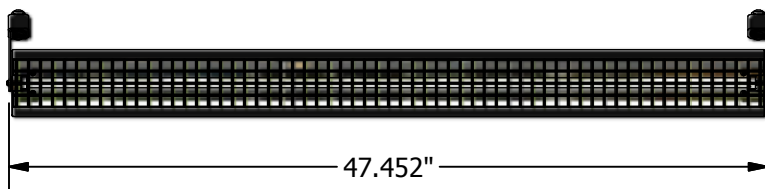

CUSTOM LIGHTING LTD.

M A N U F A C T U R I N G • D E S I G N • T E C H N O L O G Y

LS-T5HO-TL T5HO Track Light

Engineered for one or two T5HO 54w lamps and a high-reflectance Miro IV specular reflector, the LS-T5HO-TL is a high lumens output, low energy solution for track lighting.

Housing constructed from 20 gauge post-painted steel. A PBS3 square louver (3/4" squares) shields the reflector and lamp(s). The luminaire can be built for mounting to Halo, Juno, or Kendal track.

LS-T5HO-TL (1 Lamp)

All fixtures **CSA** approved.

BOTTOM VIEW

END VIEW

Ordering Logic (Choose from available options)

MODEL	FINISH	REFLECTOR MATERIAL	NO. LAMPS / FIXTURE	BALLAST TYPE	LOUVER STYLE	TRACK HEAD	VOLTAGE
LS-T5HO-TL							
LS-T5HO-TL	<input type="checkbox"/> PS - POWDER SMOOTH	<input type="checkbox"/> M - MIRO IV	<input type="checkbox"/> 141 - 1 LAMP (1'x4') <input type="checkbox"/> 142 - 2 LAMPS (1'x4')	<input type="checkbox"/> OI-2 - ELECTRONIC 2-LAMP	<input type="checkbox"/> PBS3 - PBS3 LOUVER <input type="checkbox"/> XX - NO LOUVER	<input type="checkbox"/> 1 - HALO <input type="checkbox"/> 2 - JUNO <input type="checkbox"/> 3 - KENDAL	<input type="checkbox"/> 1 - 120 VOLT <input type="checkbox"/> 2 - 277 VOLT <input type="checkbox"/> 3 - 347 VOLT