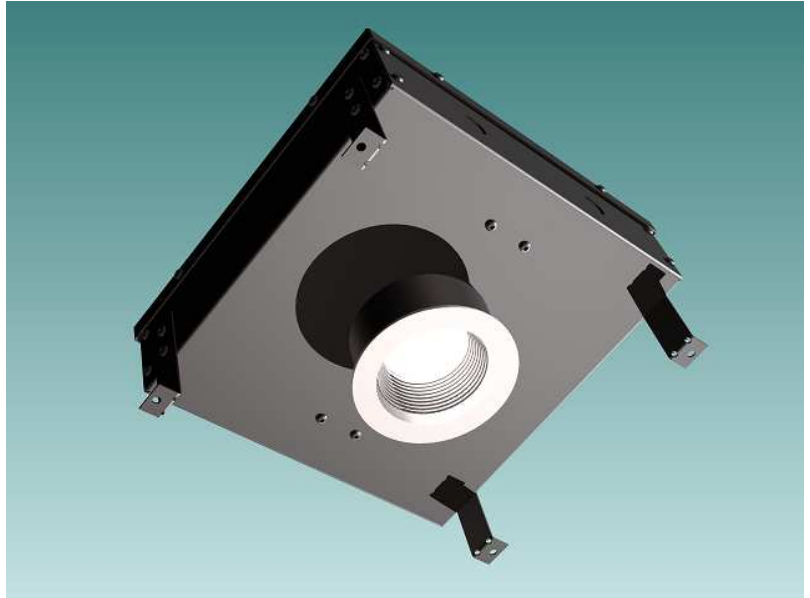

CL-Concrete (PAR20) Concrete-Embedded Recessed Pot Light

Designed as a solution for pot light illumination in concrete-based apartments, condos, and professional buildings, the CL-Concrete utilizes a 50w Halogen PAR20 lamp to provide either a spot or flood light distribution that provides easy access to the lamp for bulb replacement.

CL-Concrete (PAR20)

All fixtures **CSA** approved.

SIDE VIEW

BOTTOM VIEW

Ordering Logic (Choose from available options)

Colour Options

Housing

- White
- Black
- Custom Colour: _____

Trim

- White
- Black
- Custom Colour: _____