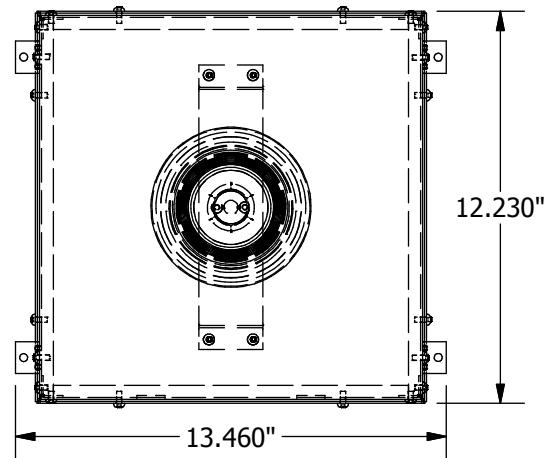

BOTTOM VIEW