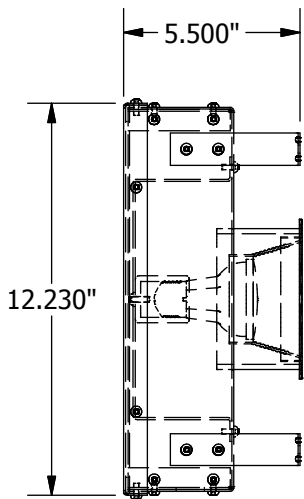

CL-Concrete (PAR20) Concrete-Embedded Recessed Pot Light

Designed as a solution for pot light illumination in concrete-based apartments, condos, and professional buildings, the CL-Concrete utilizes a 50w Halogen PAR20 lamp to provide either a spot or flood light distribution that provides easy access to the lamp for bulb replacement.

All fixtures **CSA** approved.

SIDE VIEW

Ordering Logic (Choose from available options)

Colour Options

Housing

- ☐ White
- ☐ Black
- ☐ Custom Colour: _____

Trim

- ☐ White
- ☐ Black
- ☐ Custom Colour: _____