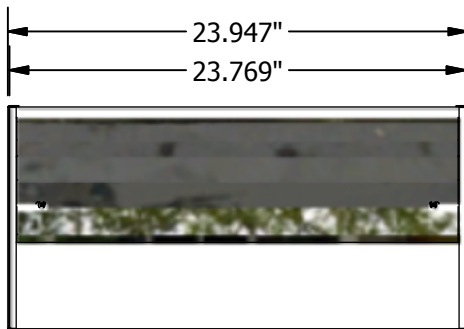

CUSTOM LIGHTING LTD.

M A N U F A C T U R I N G • D E S I G N • T E C H N O L O G Y

LS-RWW (2') T8 Recessed Wall Wash Fixture

Engineered for one T8 17w lamp with a high-reflectance reflector, the LS-RWW (2') is a recessed 1' x 2' luminaire designed for wall washing and sign lighting applications.

Housing constructed from 20 gauge post-painted white steel. Reflector shape is designed to aim light towards a specific direction.

LS-RWW (2')

All fixtures CSA approved.

BOTTOM VIEW

END VIEW

Ordering Logic (Choose from available options)