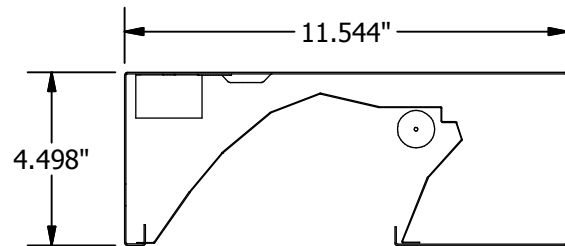

CUSTOM LIGHTING LTD.

M A N U F A C T U R I N G • D E S I G N • T E C H N O L O G Y

LS-RWW (2') T8 Recessed Wall Wash Fixture

Engineered for one T8 17w lamp with a high-reflectance reflector, the LS-RWW (2') is a recessed 1' x 2' luminaire designed for wall washing and sign lighting applications.

Housing constructed from 20 gauge post-painted white steel. Reflector shape is designed to aim light towards a specific direction.

LS-RWW (2')

All fixtures CSA approved.

BOTTOM VIEW

END VIEW

Ordering Logic (Choose from available options)