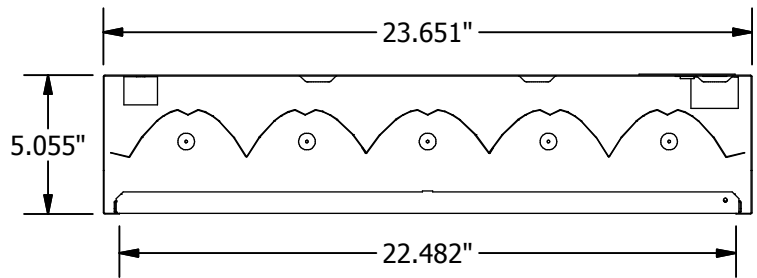

CUSTOM LIGHTING LTD.

M A N U F A C T U R I N G • D E S I G N • T E C H N O L O G Y

CL9R (5 Lamp T5HO) T5HO Recessed Fixture

High Efficiency T5HO Recessed 2' x 4' Box-Style Fluorescent fixture with specular reflector or, for softer illumination, a high-reflectance white reflector.

Housing built from 20 gauge pre-painted white steel. Hinged door frame built from 20 gauge steel powder-coated after fabrication. K12 Acrylic lens helps refract light evenly to prevent glaring. Quick access plate permits ease of installation.

CL9R (5 Lamp T5HO)

All fixtures **CSA** approved.

BOTTOM VIEW

END VIEW

Ordering Logic (Choose from available options)

MODEL	FINISH	REFLECTOR MATERIAL	NO. LAMPS / FIXTURE	BALLAST TYPE	DOOR FRAME	LENS STYLE	MOUNTING	VOLTAGE
CL9R	<input type="checkbox"/> PS - POWDER SMOOTH	<input type="checkbox"/> M - MIRO IV <input type="checkbox"/> A90 - A90 WHITE	<input type="checkbox"/> 245 - 5 LAMPS (2x4')	<input type="checkbox"/> OIT5HO-2x3 - (3x) ELEC. 2-LAMP T5HO	<input type="checkbox"/> HD - HINGED DOOR FRAME	<input type="checkbox"/> K2 - K12 ACRYLIC <input type="checkbox"/> LX - CLEAR LEXAN	<input type="checkbox"/> 3 - RECESSED	<input type="checkbox"/> 1 - 120 VOLT <input type="checkbox"/> 2 - 277 VOLT <input type="checkbox"/> 3 - 347 VOLT