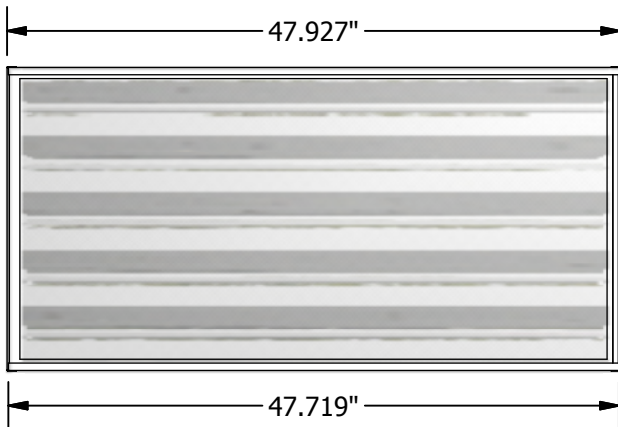

BOTTOM VIEW