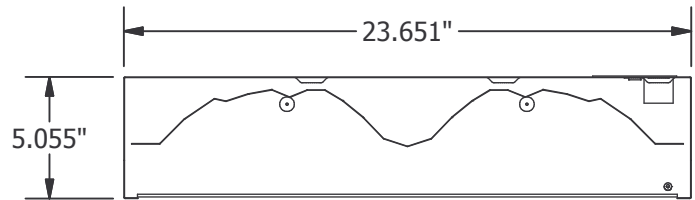

## CL9R (2 Lamp T5HO) T5HO Recessed Fixture

High Efficiency T5HO Recessed 2' x 4' Box-Style Fluorescent fixture with specular reflector or, for softer illumination, a high-reflectance white reflector.

Housing built from 20 gauge pre-painted white steel. Hinged door frame built from 20 gauge steel powder-coated after fabrication. K12 Acrylic lens helps refract light evenly to prevent glaring. Quick access plate permits ease of installation.

CL9R (2 Lamp T5HO)

All fixtures **CSA** approved.

47.927"

BOTTOM VIEW

23.651"

5.055"

END VIEW