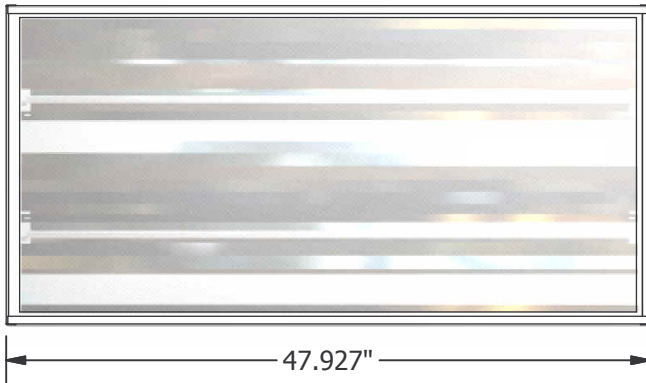

47.927"

BOTTOM VIEW