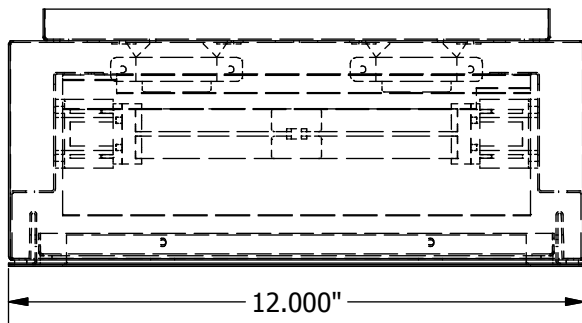

CUSTOM LIGHTING LTD.

M A N U F A C T U R I N G • D E S I G N • T E C H N O L O G Y

J-12360 (3x7w PL) Ceiling Mount Box-Style PL Light

High efficiency PL ceiling-mounted box-style fixture with a high-reflectance Miro IV specular reflector or, for softer illumination, a high-reflectance white reflector.

Housing built from 20 gauge post-painted steel. A gasketed clear lexan or prismatic lens shields the lamp. A spring tensioned gasketed frame permits easy access to the inside of the luminaire for installation and maintenance.

Ideal for general purpose interior or exterior applications.

All fixtures **CSA** approved.

SIDE VIEW

Ordering Logic (Choose from available options)

Options

Housing Colour

- ☐ White
- ☐ Black
- ☐ Custom Colour: _____

Lens Style

- ☐ Clear Lexan
- ☐ Lexan Prismatic
- ☐ Other: _____

Custom Lighting Ltd. 7923 Coronet Road, Edmonton, AB, T6E 4N7
Tel: (780) 463-8014 Fax: (780) 463-2216 Email: sales@customlightingltd.com www.customlightingltd.com