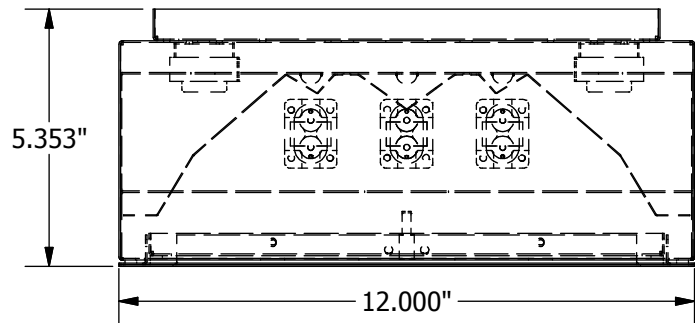

Housing built from 20 gauge post-painted steel. A gasketed clear lexan or prismatic lens shields the lamp. A spring tensioned gasketed frame permits easy access to the inside of the luminaire for installation and maintenance.

Ideal for general purpose interior or exterior applications.

J-12360 (3x7w PL)

All fixtures **CSA** approved.

SIDE VIEW

FRONT VIEW

Ordering Logic (Choose from available options)

Options

Housing Colour