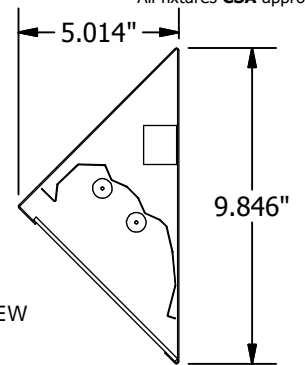

END VIEW

Ordering Logic (Choose from available options)

LS-WEDGE-WC	FINISH	REFLECTOR MATERIAL	NO. LAMPS / FIXTURE	BALLAST TYPE	LENS STYLE	MOUNTING	VOLTAGE
LS-WEDGE-WC	☐ PS - POWDER SMOOTH	☒ M - MIRO IV	☐ 141 - 1 LAMP ☐ 142 - 2 LAMPS	☒ OIT5HO-2 - ELECTRONIC 2-LAMP	☐ K2 - K12 ACRYLIC ☐ K9 - K19 ACRYLIC ☐ LX - CLEAR LEXAN	☒ 1 - SURFACE	☐ 1 - 120 VOLT ☐ 2 - 277 VOLT ☐ 3 - 347 VOLT

Custom Lighting Ltd. 7923 Coronet Road, Edmonton, AB, T6E 4N7
Tel: (780) 463-8014 Fax: (780) 463-2216 Email: sales@customlightingltd.com www.customlightingltd.com