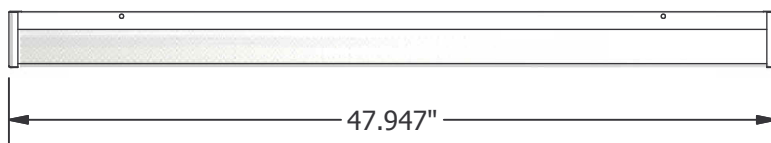

CUSTOM LIGHTING LTD.

M A N U F A C T U R I N G • D E S I G N • T E C H N O L O G Y

VSB-W-248

Wrap Fixture

High Efficiency T8 Fluorescent wrap fixture with a high-reflectance white reflector and a K12 lens.

Housing built from 20 gauge steel and powder-coated after fabrication. Suitable for individual or continuous row mounting.

Ideal for general purpose indoor applications. May be surface or chain-mounted.

VSB-W-248

All fixtures **CSA** approved.

SIDE VIEW

END VIEW

Ordering Logic (Choose from available options)

MODEL	SIZE	FINISH	REFLECTOR MATERIAL	NO. LAMPS / FIXTURE	ROW MOUNTING	BALLAST TYPE	NO. LAMPS / BALLAST	VOLTAGE
VSB-W-248	<input type="checkbox"/> 4 - 4 FEET	<input type="checkbox"/> PS - POWDER SMOOTH WHITE <input type="checkbox"/> CC - CUSTOM COLOUR	<input type="checkbox"/> A90 - A90 WHITE	<input type="checkbox"/> 2 - 2 LAMPS	<input type="checkbox"/> R - ROW MOUNT <input type="checkbox"/> S - SINGLE MOUNT	<input type="checkbox"/> EL - ELECTRONIC <input type="checkbox"/> XX - SPECIFY BALLAST	<input type="checkbox"/> 2 - 2 LAMPS	<input type="checkbox"/> 1 - 120 VOLT <input type="checkbox"/> 2 - 277 VOLT <input type="checkbox"/> 3 - 347 VOLT