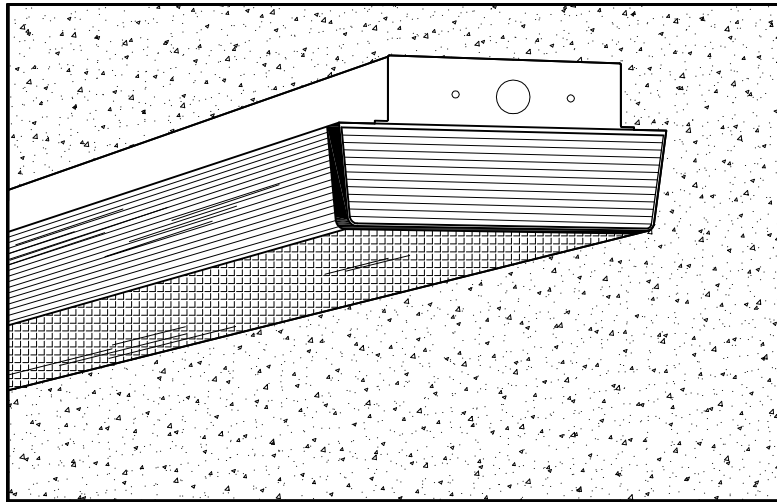

# CL-WRAP-SCH

**T8 Wrap Fixture  
4 or 8 Feet**

## Lighting Spec Sheet

Includes (Standard):

- Low Ballast Factor Ballast
- DR19 Prismatic Wrap Lens

The CL-WRAP-SCH fixture series is designed for flexibility in installation locations. It can be ordered in 1-lamp, 2-lamp or 3-lamp profile configurations, and lamp positions & quantity can be adjusted post-installation.