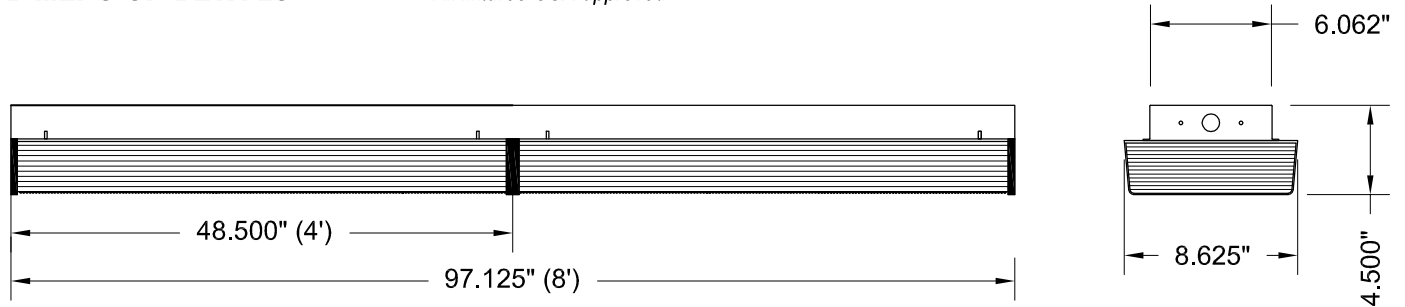

## Lighting Spec Sheet

Includes (Standard):

- Low Ballast Factor Ballast
- DR19 Prismatic Wrap Lens

The CL-WRAP-SCH fixture series is designed for flexibility in installation locations. It can be ordered in 1-lamp, 2-lamp or 3-lamp profile configurations, and lamp positions & quantity can be adjusted post-installation.

### DIMENSION DETAILS

*All fixtures CSA approved*