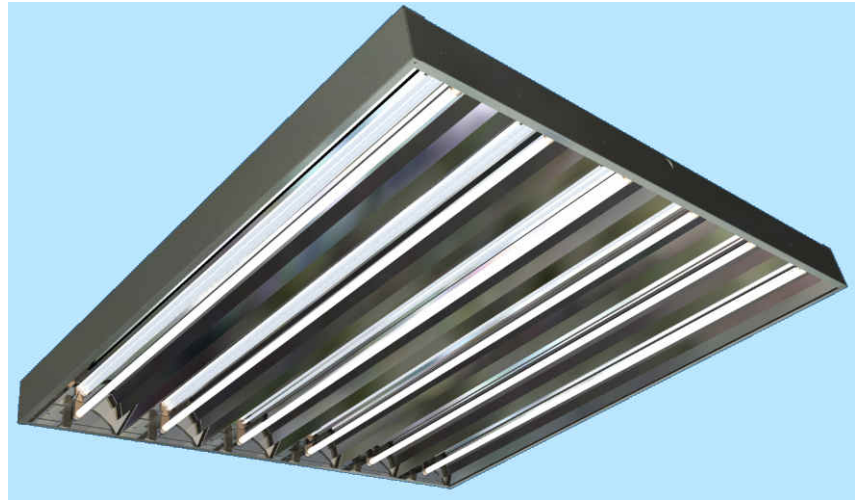

CUSTOM LIGHTING LTD.

M A N U F A C T U R I N G • D E S I G N • T E C H N O L O G Y

CL-HI5-4x4 (6 Lamp) Mid-High Bay Fixture

Ideal for both mid and high-bay applications, the HI5-4x4 is engineered for six 54w T5HO lamps and high-reflectance Miro IV specular reflector.

Durable galvanized housing with strategically located venting maintains efficient lamp operation and optimizes heat dissipation from the ballast cavity.

Exceptional optical performance to meet narrow through wide light distribution requirements.

Access plate permits ease of installation. Designed for T-bar mounting applications.

CL-HI5-4x4 (6 Lamp)

All fixtures **CSA** approved.

SIDE VIEW

END VIEW

Multiple Switching Wiring Diagram

Ordering Logic (Choose from available options)