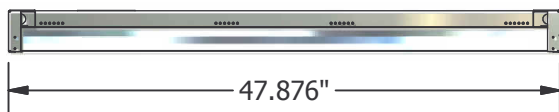

CUSTOM LIGHTING LTD.

M A N U F A C T U R I N G • D E S I G N • T E C H N O L O G Y

CL-HI5-4x4 (6 Lamp) Mid-High Bay Fixture

Ideal for both mid and high-bay applications, the HI5-4x4 is engineered for six 54w T5HO lamps and high-reflectance Miro IV specular reflector.

Durable galvanized housing with strategically located venting maintains efficient lamp operation and optimizes heat dissipation from the ballast cavity.

Exceptional optical performance to meet narrow through wide light distribution requirements.

Access plate permits ease of installation. Designed for T-bar mounting applications.

CL-HI5-4x4 (6 Lamp)

All fixtures **CSA** approved.

SIDE VIEW

END VIEW

Multiple Switching Wiring Diagram

Ordering Logic (Choose from available options)

MODEL	FINISH	REFLECTOR MATERIAL	NO. LAMPS / FIXTURE	LIGHT DISTRIBUTION	MULTIPLE SWITCHING	BALLAST TYPE	VOLTAGE
CL-HI5-4x4	GLV	M	6				
CL-HI5-4x4	<input type="checkbox"/> GLV - GALVANIZED	<input type="checkbox"/> M - MIRO IV	<input type="checkbox"/> 6 - 6 LAMPS	<input type="checkbox"/> N - NARROW <input type="checkbox"/> M - MEDIUM <input type="checkbox"/> W - WIDE	<input type="checkbox"/> A <input type="checkbox"/> B <input type="checkbox"/> C	<input type="checkbox"/> EL - ELECTRONIC Program Start <input type="checkbox"/> XX - SPECIFY BALLAST	<input type="checkbox"/> 1 - 120 VOLT <input type="checkbox"/> 2 - 277 VOLT <input type="checkbox"/> 3 - 347 VOLT