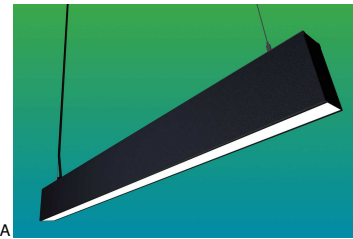

Project / P.O. #
Type
Date
Catalogue #

**Application Features**

Designed for interior suspension mounting applications, this LED fixture is ideal for creating a modern, minimalistic architectural style for illuminating working or living spaces such as cafeterias, libraries, offices, and multipurpose rooms. Available in nominal 2', 4', and 8' lengths, luminaire can be specified to include connection points for row-mounting. A subtle uplighting option also available.

CL-LCHNL-PS-41-WA

**Specifications**

**Optics**

Standard diffuser is a lighting white opalescent high-impact acrylic lens designed for even, low-glare illumination.

**Mounting**

Knock-outs and studs provided for stem, aircraft cable or pendant mounting, along with power feed cable. Continuous row mounting-capable option available.

**Construction**

CNC fabricated code gauge steel housing and ends, spot-welded together for rigidity and clean appearance.

**Finish**

Post powder-coated housing. Semi-gloss white standard.

**Electrical**

CSA/cUL approved electronic components. Long-life LEDs paired to high-efficiency drivers rated to deliver L80 performance for 50,000 hours. Drivers are 0-10V dimming-capable.