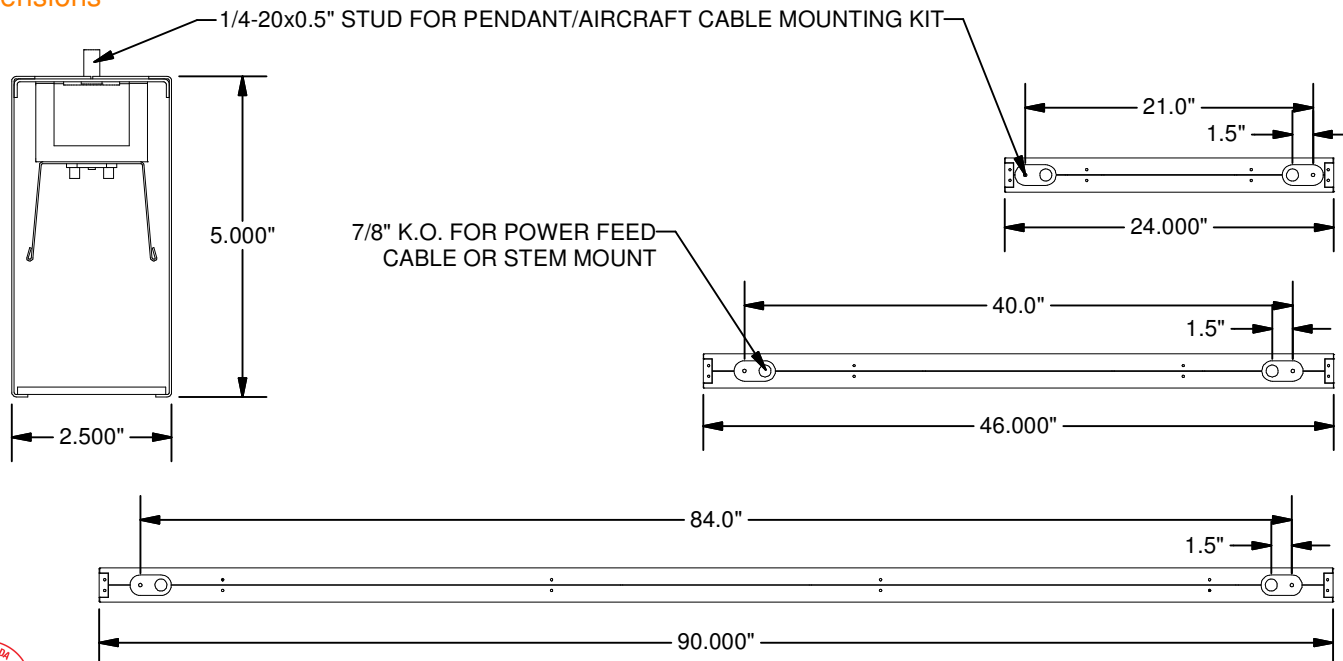

Dimensions