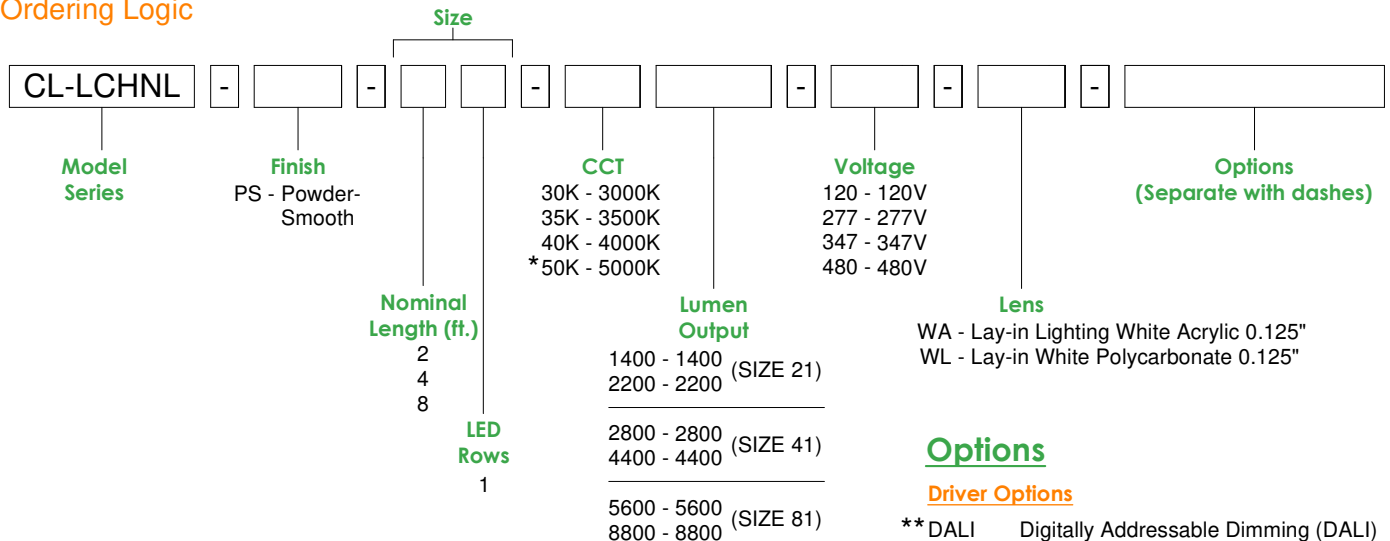

**Performance**

Size	Light Engine Lumens	3000K		3500K		4000K		5000K	
		Power (W)	Efficiency (lm/W)	Power (W)	Efficiency (lm/W)	Power (W)	Efficiency (lm/W)	Power (W)	Efficiency (lm/W)
21	1400	14	102	13	106	13	112	13	112
21	2200	16	136	16	141	15	143	15	145
41	2800	25	111	24	116	23	123	23	123
41	4400	31	143	30	148	29	151	29	155
81	5600	48	116	46	121	44	128	44	128
81	8800	61	145	58	150	57	154	56	156

**NOTE:** Values based on 120V<sub>ac</sub> and 25°C ambient temperature.

Lens transmission rate is not included in values shown.

INDOOR SUSPENSION LIGHTING LED

**Ordering Logic**

**Example:**

**CL-LCHNL-PS-41-50K4400-120-WA**