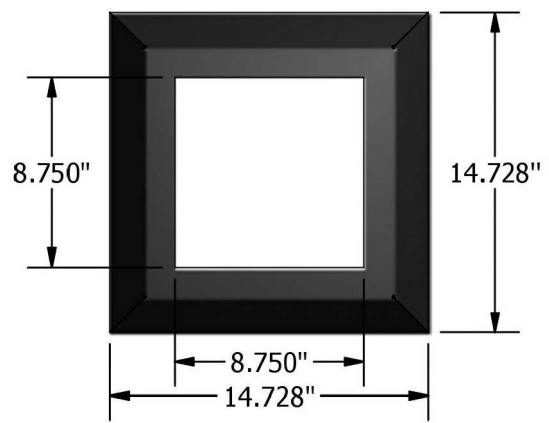

BOTTOM VIEW

Ordering Logic (Choose from available options)

Model	Voltage	Correlated Colour Temperature	Lumen Output	Lens	Fixture Colour
CL-WSLC	☐ 120-120V ☐ 277 - 277V ☐ 347 - 347V	☐ 30 - 3000K ☐ 35 - 3500K ☐ 40 - 4000K ☐ 50 - 5000K	☐ 1300lm ☐ 2200lm	☐ OP - LED White Acrylic	☐ TB - Texture Black ☐ TW - Textured White ☐ SP - Other (Please Specify)