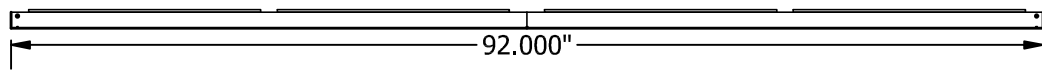

Ordering Logic (Choose from available options)

Model	Finish	Voltage	Control	Correlated Colour Temperature	Lumen Output (4FT)	Lumen Output (8FT)	Paint Colour
CL-4-LED CL-8-LED	☐ PFW	☐ UNV - 120-277V ☐ 347 - 347V ☐ 480 - 480V	☐ D10 - 0-10V DIMMING	☐ 30 - 3000K ☐ 35 - 3500K ☐ 40 - 4000K ☐ 50 - 5000K	☐ 2800lm (20.4W) ☐ 4400lm (27.4W) ☐ 8000lm (56.4W) ☐ 12000lm (77W)	☐ 5600lm (40.8W) ☐ 8800lm (54.8W) ☐ 16000lm (113W) ☐ 24000lm (154W)	☐ Other (Specify)