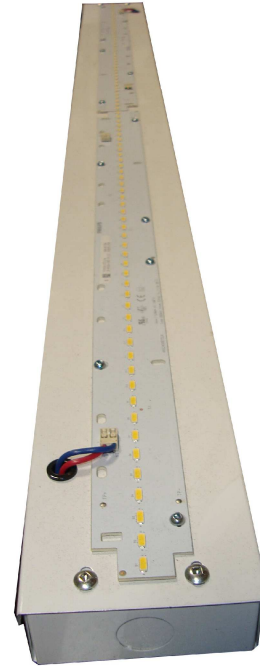

CL-4-LED/CL-8-LED LED Strip Fixture

High efficiency LED strip fixture with ballast cover for softer illumination.

Designed for ceiling, wall or chain mounting applications as 4' or 8' individual units or in continuous rows.

Ideal for general purpose task lighting indoor applications.

- Construction**
22 gauge PFW steel high gloss fixture white finish
- Colour Rendering Index**
> 80 CRI
- Lumen Maintenance**
> 50,000 (L70)
- Input Watts (4ft)**
20.4W - 2800lm | 27.4W - 4400lm | 56.4W - 8000lm | 77W - 12000lm
- Input Watts (8ft)**
40.8W - 5600lm | 54.8W - 8800lm | 113W - 16000lm | 154W - 24000lm
- Voltage**
120/277V | 347V | 480V
- Correlated Colour Temperature Options (CCT)**
3000K | 3500K | 4000K | 5000K

Controls
0-10V Dimming (standard)

Operating Temperature
-40°C to 50°C

LED Array & Driver
> Philips Advance Xitanlum Linear LED Driver with SimpleSet technology, 0-10V Dimming
> Philips Fortimo LV1 & LV3 LED Arrays

Warranty
> 10 years

Ordering Logic (Choose from available options)

Model	Finish	Voltage	Control	Correlated Colour Temperature	Lumen Output (4FT)	Lumen Output (8FT)	Paint Colour
CL-4-LED CL-8-LED	<input type="checkbox"/> PFW	<input type="checkbox"/> UNV - 120-277V <input type="checkbox"/> 347 - 347V <input type="checkbox"/> 480 - 480V	<input type="checkbox"/> D10 - 0-10V DIMMING	<input type="checkbox"/> 30 - 3000K <input type="checkbox"/> 35 - 3500K <input type="checkbox"/> 40 - 4000K <input type="checkbox"/> 50 - 5000K	<input type="checkbox"/> 2800lm (20.4W) <input type="checkbox"/> 4400lm (27.4W) <input type="checkbox"/> 8000lm (56.4W) <input type="checkbox"/> 12000lm (77W)	<input type="checkbox"/> 5600lm (40.8W) <input type="checkbox"/> 8800lm (54.8W) <input type="checkbox"/> 16000lm (113W) <input type="checkbox"/> 24000lm (154W)	<input type="checkbox"/> Other (Specify)