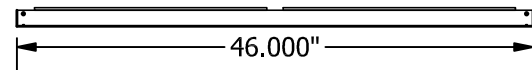

Ordering Logic (Choose from available options)

Model	Finish	Voltage	Control	Correlated Colour Temperature	Lumen Output (4FT)	Lumen Output (8FT)	Paint Colour
CL-4-LED CL-8-LED	☐ PFW	☐ UNV - 120-277V ☐ 347 - 347V ☐ 480 - 480V	☐ D10 - 0-10V DIMMING	☐ 30 - 3000K ☐ 35 - 3500K ☐ 40 - 4000K ☐ 50 - 5000K	☐ 2800lm (20.4W) ☐ 4400lm (27.4W) ☐ 8000lm (56.4W) ☐ 12000lm (77W)	☐ 5600lm (40.8W) ☐ 8800lm (54.8W) ☐ 16000lm (113W) ☐ 24000lm (154W)	☐ Other (Specify)