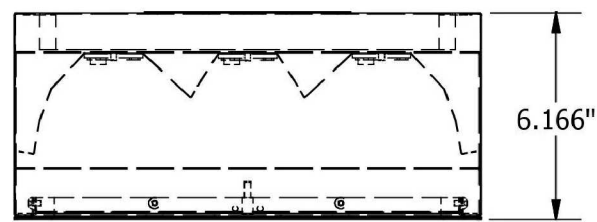

CL-LED-BOXR (3300lm)

Ceiling Mount Box-Style LED Light

High efficiency LED ceiling-mounted box-style fixture with a high-reflectance white reflector.

Housing built from 20 gauge post-painted steel. A gasketed white acrylic or prismatic lens shields the LED components and evenly diffuses and illuminates. A spring tensioned gasketed frame permits easy access to the inside of the luminaire for installation and maintenance.

Ideal for general purpose interior or exterior applications.

CL-LED-BOXR (3300lm)

All fixtures CSA approved.

SIDE VIEW

BOTTOM VIEW

Ordering Logic (Choose from available options)