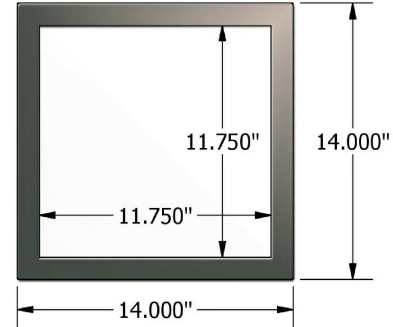

CL-LED-BOXR (3300lm)

Ceiling Mount Box-Style LED Light

High efficiency LED ceiling-mounted box-style fixture with a high-reflectance white reflector.

Housing built from 20 gauge post-painted steel. A gasketed white acrylic or prismatic lens shields the LED components and evenly diffuses and illuminates. A spring tensioned gasketed frame permits easy access to the inside of the luminaire for installation and maintenance.

Ideal for general purpose interior or exterior applications.

CL-LED-BOXR (3300lm)

All fixtures CSA approved.

SIDE VIEW

BOTTOM VIEW

Ordering Logic (Choose from available options)