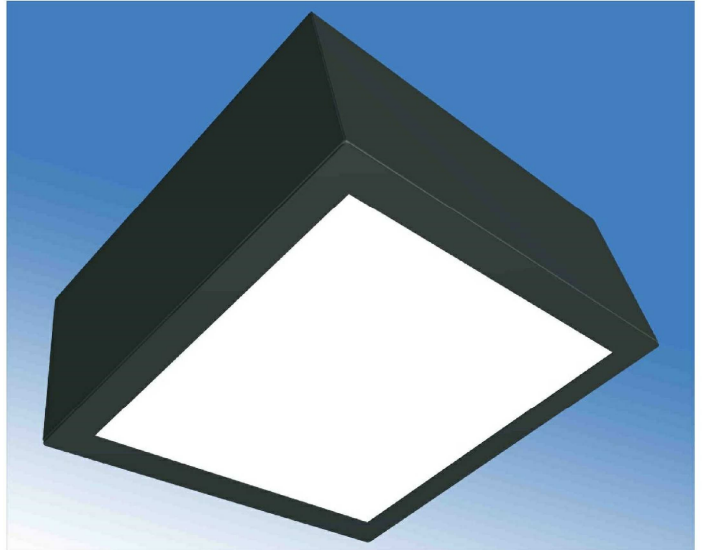

CL-LED-BOXR (3300lm)

Ceiling Mount Box-Style LED Light

High efficiency LED ceiling-mounted box-style fixture with a high-reflectance white reflector.

Housing built from 20 gauge post-painted steel. A gasketed white acrylic or prismatic lens shields the LED components and evenly diffuses and illuminates. A spring tensioned gasketed frame permits easy access to the inside of the luminaire for installation and maintenance.

Ideal for general purpose interior or exterior applications.

CL-LED-BOXR (3300lm)

All fixtures CSA approved.

SIDE VIEW

BOTTOM VIEW

Ordering Logic (Choose from available options)