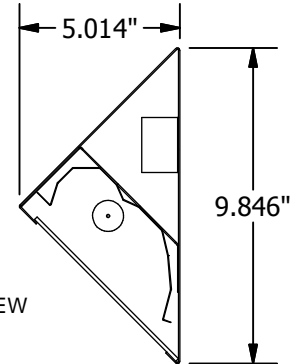

## LS-WEDGE (4') T8 Wedge Fixture

Engineered for one T8 32w lamp and a high-reflectance Miro IV specular reflector, the LS-WEDGE (4') is designed to illuminate stairwells and walls while increasing energy savings and providing high lumens output.

Housing constructed from 20 gauge post-painted steel. A K12 acrylic lens refracts the light to reduce glare and protects the components of the luminaire.

LS-WEDGE (4')

All fixtures CSA approved.

BOTTOM VIEW

END VIEW