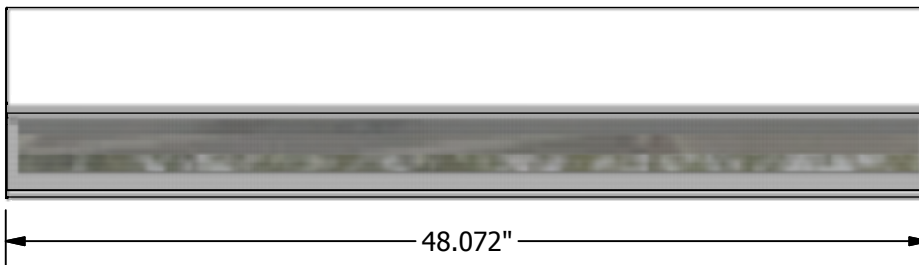

## LS-WEDGE (4') T8 Wedge Fixture

Engineered for one T8 32w lamp and a high-reflectance Miro IV specular reflector, the LS-WEDGE (4') is designed to illuminate stairwells and walls while increasing energy savings and providing high lumens output.

Housing constructed from 20 gauge post-painted steel. A K12 acrylic lens refracts the light to reduce glare and protects the components of the luminaire.

LS-WEDGE (4')

All fixtures CSA approved.

BOTTOM VIEW

END VIEW