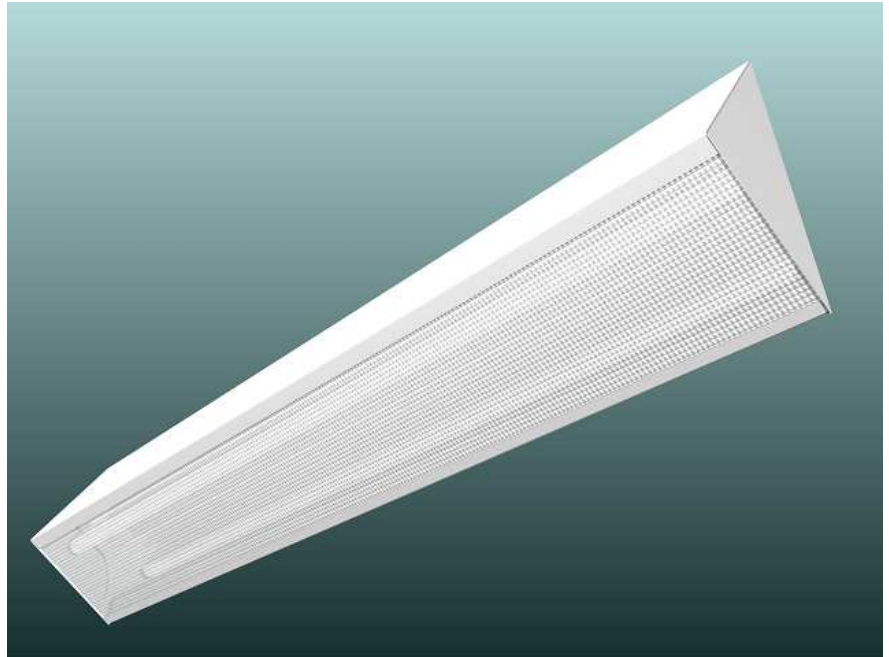

## LS-WEDGE (4') T8 Wedge Fixture

Engineered for one T8 32w lamp and a high-reflectance Miro IV specular reflector, the LS-WEDGE (4') is designed to illuminate stairwells and walls while increasing energy savings and providing high lumens output.

Housing constructed from 20 gauge post-painted steel. A K12 acrylic lens refracts the light to reduce glare and protects the components of the luminaire.

LS-WEDGE (4')

All fixtures CSA approved.

BOTTOM VIEW