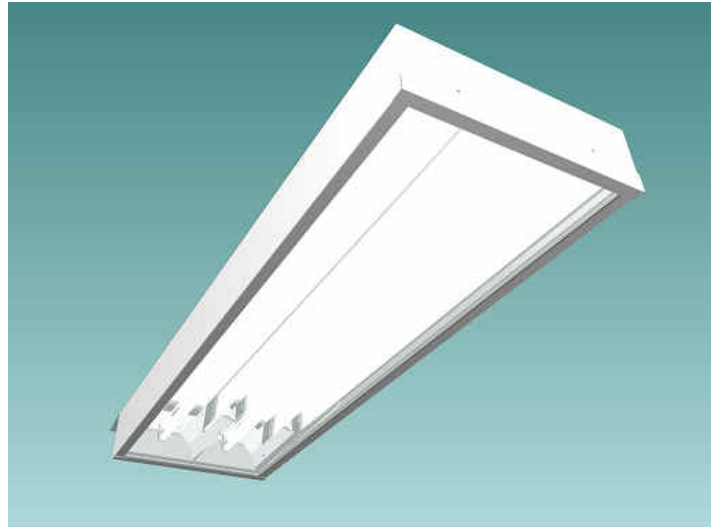

## CLHI5BS (2 Lamp) T5 High-Bay Fixture

High Efficiency T5HO Surface-Mounted Box-Style Fluorescent fixture with specular reflector or, for softer illumination, a high-reflectance white reflector.

Housing built from 18 gauge steel and powder-coated after fabrication. Slide-in clear lexan lens provides simple lamp access for maintenance.

Ideal for indoor high-bay lighting applications.

CLHI5BS (2 Lamp)

All fixtures **CSA** approved.

BOTTOM VIEW

END VIEW