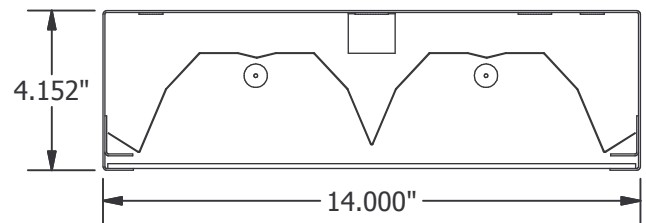

END VIEW

Ordering Logic (Choose from available options)

MODEL	FINISH	REFLECTOR MATERIAL	NO. LAMPS / FIXTURE	COLOUR	FIXTURE STYLE	BALLAST TYPE	VOLTAGE	OPTIONS
CLHI5BS	☐ PS - POWDER SMOOTH	☐ M - MIRO IV ☐ A90 - A90 WHITE	☐ 2 - 2 LAMPS (4')	☐ W - WHITE ☐ CC - CUSTOM COLOUR	☐ B - BOX-STYLE	☐ EL - ELECTRONIC ☐ XX - SPECIFY BALLAST	☐ 1 - 120 VOLT ☐ 2 - 277 VOLT ☐ 3 - 347 VOLT	☐ WG - WIREGUARD ☐ HD - HINGED-DOOR

Custom Lighting Ltd. 7923 Coronet Road, Edmonton, AB, T6E 4N7
Tel: (780) 463-8014 Fax: (780) 463-2216 Email: sales@customlightingltd.com www.customlightingltd.com