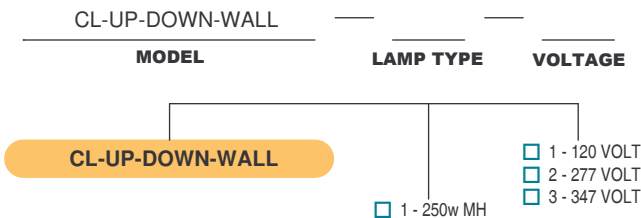

Ordering Logic (Choose from available options)

Paint Options

- ☐ White
- ☐ Black
- ☐ Custom Colour: _____

Custom Lighting Ltd. 7923 Coronet Road, Edmonton, AB, T6E 4N7
Tel: (780) 463-8014 Fax: (780) 463-2216 Email: sales@customlightingltd.com www.customlightingltd.com