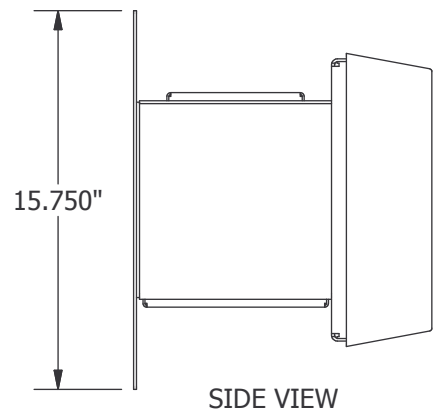

CUSTOM LIGHTING LTD.

M A N U F A C T U R I N G • D E S I G N • T E C H N O L O G Y

CL-UP-DOWN-WALL (250w) Exterior Direct/Indirect MH Fixture

Designed for illumination of exterior surfaces such as buildings and walkways, the CL-UP-DOWN-WALL utilizes a 250w Metal-Halide (MH) lamp to provide reliable lighting in locations with less than desirable temperature and weather conditions. A high-reflectance Miro IV specular reflector maximizes downward lumens output from the lamp.

The housing is built from durable yet light post-painted aluminum. Lamps are protected from the environment by framed 1/8" thick tempered glass on the top and bottom of the housing.

All fixtures **CSA** approved.

Ordering Logic (Choose from available options)

Paint Options

- ☐ White
- ☐ Black
- ☐ Custom Colour: _____

Custom Lighting Ltd. 7923 Coronet Road, Edmonton, AB, T6E 4N7
Tel: (780) 463-8014 Fax: (780) 463-2216 Email: sales@customlightingltd.com www.customlightingltd.com