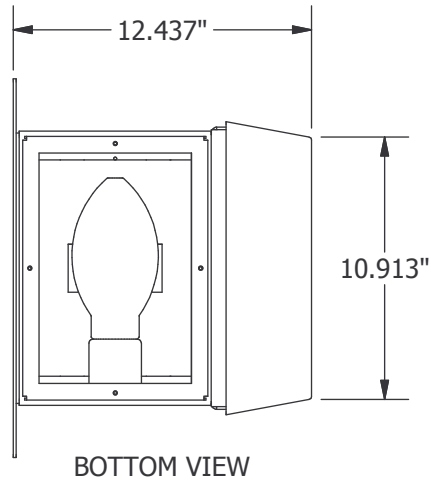

CUSTOM LIGHTING LTD.

M A N U F A C T U R I N G • D E S I G N • T E C H N O L O G Y

CL-UP-DOWN-WALL (250w) Exterior Direct/Indirect MH Fixture

Designed for illumination of exterior surfaces such as buildings and walkways, the CL-UP-DOWN-WALL utilizes a 250w Metal-Halide (MH) lamp to provide reliable lighting in locations with less than desirable temperature and weather conditions. A high-reflectance Miro IV specular reflector maximizes downward lumens output from the lamp.

The housing is built from durable yet light post-painted aluminum. Lamps are protected from the environment by framed 1/8" thick tempered glass on the top and bottom of the housing.

All fixtures **CSA** approved.

Ordering Logic (Choose from available options)

Paint Options

- ☐ White
- ☐ Black
- ☐ Custom Colour: _____

Custom Lighting Ltd. 7923 Coronet Road, Edmonton, AB, T6E 4N7
Tel: (780) 463-8014 Fax: (780) 463-2216 Email: sales@customlightingltd.com www.customlightingltd.com