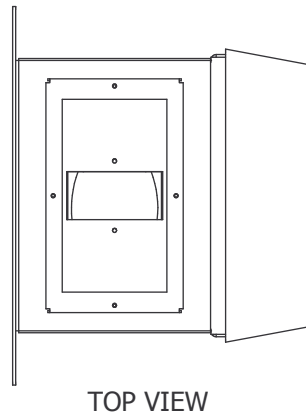

CUSTOM LIGHTING LTD.

M A N U F A C T U R I N G • D E S I G N • T E C H N O L O G Y

CL-UP-DOWN-WALL (250w) Exterior Direct/Indirect MH Fixture

Designed for illumination of exterior surfaces such as buildings and walkways, the CL-UP-DOWN-WALL utilizes a 250w Metal-Halide (MH) lamp to provide reliable lighting in locations with less than desirable temperature and weather conditions. A high-reflectance Miro IV specular reflector maximizes downward lumens output from the lamp.

The housing is built from durable yet light post-painted aluminum. Lamps are protected from the environment by framed 1/8" thick tempered glass on the top and bottom of the housing.

All fixtures **CSA** approved.

Ordering Logic (Choose from available options)

Paint Options

- ☐ White
- ☐ Black
- ☐ Custom Colour: _____

Custom Lighting Ltd. 7923 Coronet Road, Edmonton, AB, T6E 4N7
Tel: (780) 463-8014 Fax: (780) 463-2216 Email: sales@customlightingltd.com www.customlightingltd.com