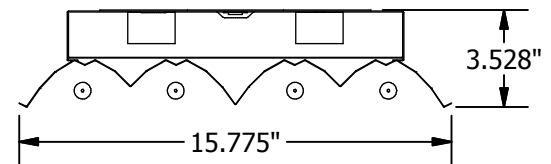

Access plates permit ease of installation and ballast maintenance and replacement. Designed for surface or chain mounting applications.

CL-HI5HO-(OE)-8ft. (4 Lamp Profile)

All fixtures CSA approved.

SIDE VIEW