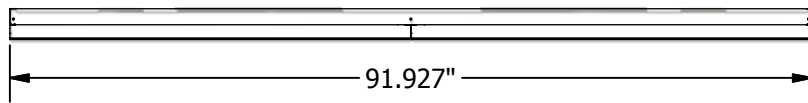

Durable galvanized or pre-painted steel housing designed with a wide ballast cavity maintains efficient lamp operation and optimizes heat dissipation from the ballasts.

Exceptional optical performance to meet narrow through wide light distribution requirements.

Access plates permit ease of installation and ballast maintenance and replacement. Designed for surface or chain mounting applications.

CL-HI5HO-(OE)-8ft. (4 Lamp Profile)

All fixtures CSA approved.

SIDE VIEW