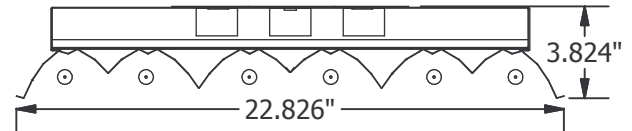

CUSTOM LIGHTING LTD.

M A N U F A C T U R I N G • D E S I G N • T E C H N O L O G Y

CL-HI5HO-(OE)-8ft. (6 Lamp Profile) Mid-High Bay Fixture

Ideal for both mid and high-bay applications, the HI5HO-(OE) is engineered for twelve 54w T5HO lamps and high-reflectance Miro IV specular reflector.

Durable galvanized housing designed with a wide ballast cavity maintains efficient lamp operation and optimizes heat dissipation from the ballasts.

Exceptional optical performance to meet narrow through wide light distribution requirements.

Access plates permit ease of installation and ballast maintenance and replacement. Designed for surface or chain mounting applications.

All fixtures **CSA** approved.

END VIEW

Multiple Switching Wiring Diagram

Ordering Logic (Choose from available options)

MODEL	FINISH	REFLECTOR MATERIAL	NO. LAMPS / FIXTURE	LIGHT DISTRIBUTION	MULTIPLE SWITCHING	BALLAST TYPE	VOLTAGE
CL-HI5HO-(OE)	☐ GLV - GALVANIZED ☐ PF - PRE-FINISHED WHITE	☒ M - MIRO IV	☒ 12 - 12 LAMPS (6 LAMP Profile)	☐ N - NARROW ☐ M - MEDIUM ☐ W - WIDE	☐ A ☐ SP - Special	☐ EL - ELECTRONIC Program Start ☐ XX - SPECIFY BALLAST	☐ 1 - 120 VOLT ☐ 2 - 277 VOLT ☐ 3 - 347 VOLT

Custom Lighting Ltd. 7923 Coronet Road, Edmonton, AB, T6E 4N7
Tel: (780) 463-8014 Fax: (780) 463-2216 Email: sales@customlightingltd.com www.customlightingltd.com