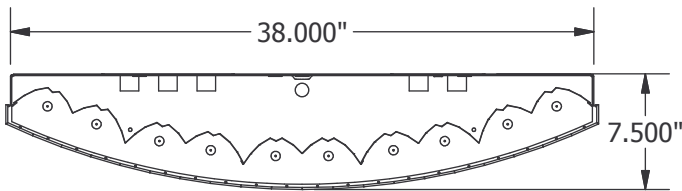

## CL-GYM (10 Lamp) T5 or T8 Fixture

Ideal for high to low-bay applications, this GYM fixture is engineered for either ten 54w T5HO lamps or ten 32w T8 lamps complemented by multiple switching in two-lamp increments and a high-reflectance Miro IV specular reflector to maximize energy savings.

Mounting options include surface, stem, chain, beam or aircraft cable.

CL-GYM (10 Lamp)

All fixtures **CSA** approved.

Housing Length = 48.000"

END VIEW