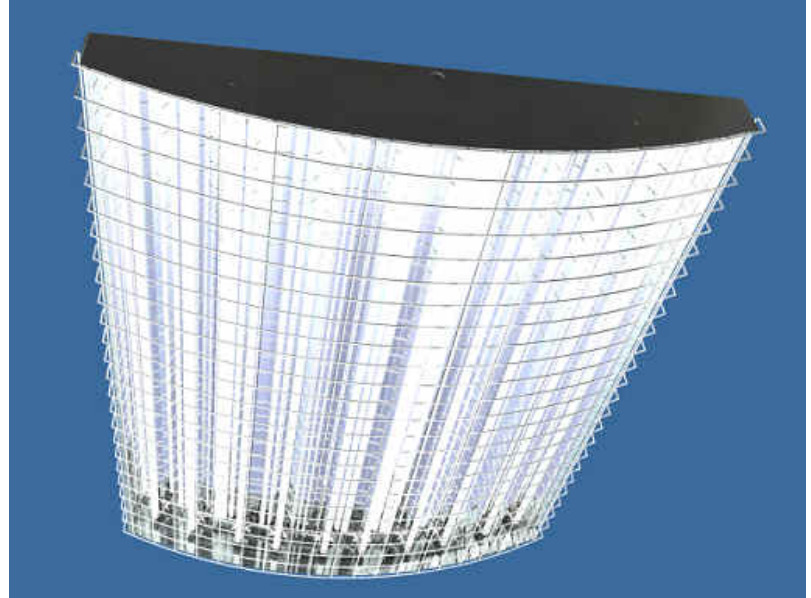

## CL-GYM (10 Lamp) T5 or T8 Fixture

Ideal for high to low-bay applications, this GYM fixture is engineered for either ten 54w T5HO lamps or ten 32w T8 lamps complemented by multiple switching in two-lamp increments and a high-reflectance Miro IV specular reflector to maximize energy savings.

Durable 18 gauge galvanized or post-painted steel housing with strategically located venting maintains efficient lamp operation and optimizes heat dissipation from the ballast cavity.

Designed for use in gymnasiums, arenas, locker rooms and workshops. The hinged clear lexan lens or powder-coated steel wire guard provide lamp protection with ease of access to the housing for maintenance.

Mounting options include surface, stem, chain, beam or aircraft cable.

CL-GYM (10 Lamp)

All fixtures **CSA** approved.

Housing Length = 48.000"

END VIEW