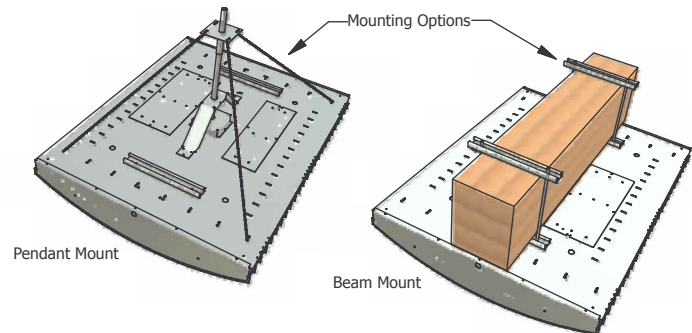

Durable 18 gauge galvanized or post-painted steel housing with strategically located venting maintains efficient lamp operation and optimizes heat dissipation from the ballast cavity.

Designed for use in gymnasiums, arenas, locker rooms and workshops. The hinged clear lexan lens or powder-coated steel wire guard provide lamp protection with ease of access to the housing for maintenance.

Mounting options include surface, stem, chain, beam or aircraft cable.

CL-GYM (10 Lamp)

All fixtures **CSA** approved.

Housing Length = 48.000"

END VIEW