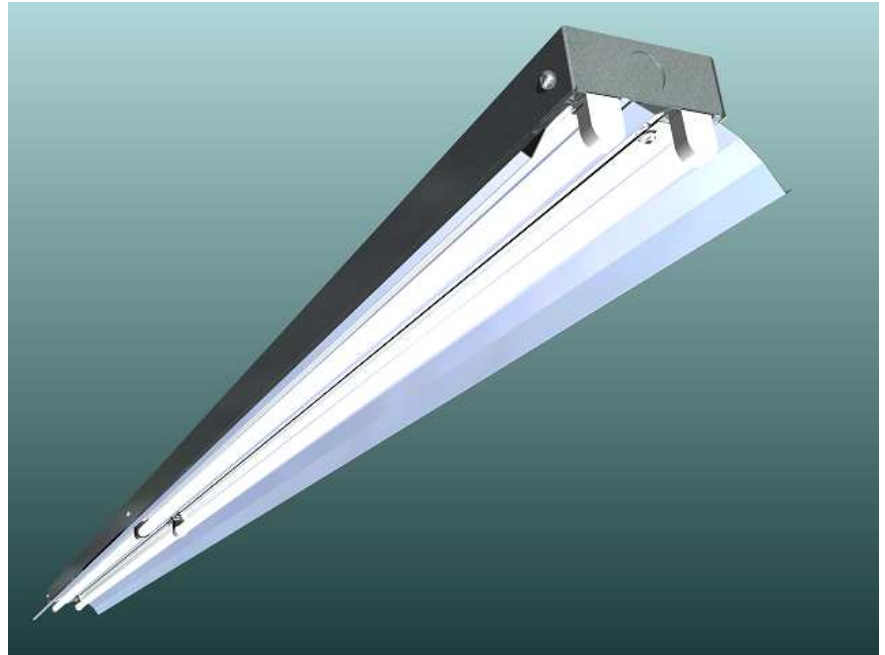

CUSTOM LIGHTING LTD.

M A N U F A C T U R I N G • D E S I G N • T E C H N O L O G Y

CL-8-M (4 Lamp) T5HO Strip Fixture

High efficiency T5HO fluorescent strip fixture with specular reflector or, for softer illumination, a high-reflectance white reflector.

Designed for ceiling, wall, or chain mounting applications as 8' individual units or in continuous rows.

Ideal for general purpose or task lighting indoor applications.

CL-8-M-454 (4 Lamp T5HO)

All fixtures **CSA** approved.