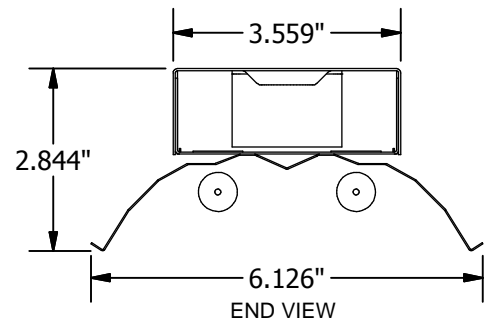

CUSTOM LIGHTING LTD.

M A N U F A C T U R I N G • D E S I G N • T E C H N O L O G Y

CL-8-M (4 Lamp) T5HO Strip Fixture

High efficiency T5HO fluorescent strip fixture with specular reflector or, for softer illumination, a high-reflectance white reflector.

Designed for ceiling, wall, or chain mounting applications as 8' individual units or in continuous rows.

Ideal for general purpose or task lighting indoor applications.

All fixtures **CSA** approved.

SIDE VIEW

END VIEW

Ordering Logic (Choose from available options)

Custom Lighting Ltd. 7923 Coronet Road, Edmonton, AB, T6E 4N7
Tel: (780) 463-8014 Fax: (780) 463-2216 Email: sales@customlightingltd.com www.customlightingltd.com