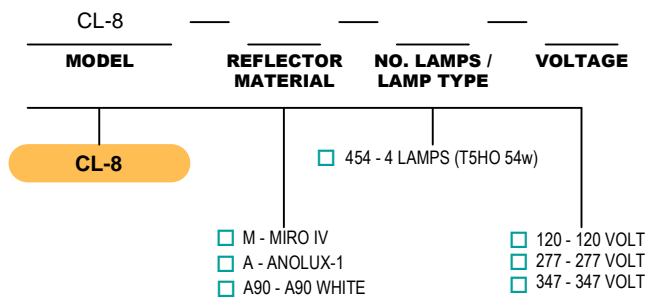

Ordering Logic (Choose from available options)

Custom Lighting Ltd. 7923 Coronet Road, Edmonton, AB, T6E 4N7
Tel: (780) 463-8014 Fax: (780) 463-2216 Email: sales@customlightingltd.com www.customlightingltd.com