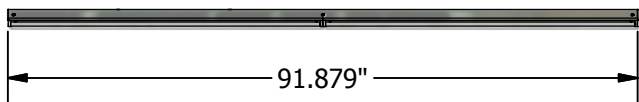

## CL-8-X (2 Lamp) T5HO Strip Fixture

Galvanized T5HO fluorescent strip fixture with the choice of a ballast cover or a symmetric, asymmetric, or narrow distribution reflector made from Miro IV specular material, or a softer white aluminum material.

Designed for ceiling, wall, or chain mounting applications as 8' individual units or in continuous rows.

Ideal for general purpose or task lighting indoor applications.

CL-8-X-254 (2 Lamp T5HO)

All fixtures **CSA** approved.