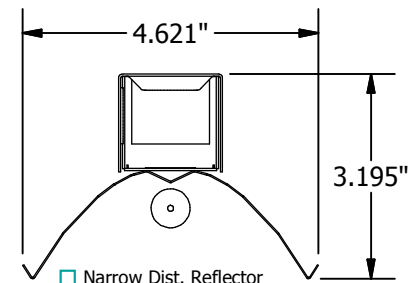

SIDE VIEW

Ballast Cover

Asymmetric Reflector

- M - MIRO IV
- A90 - A90 WHITE

Symmetric Reflector

- M - MIRO IV
- A90 - A90 WHITE

Narrow Dist. Reflector

- M - MIRO IV
- A90 - A90 WHITE