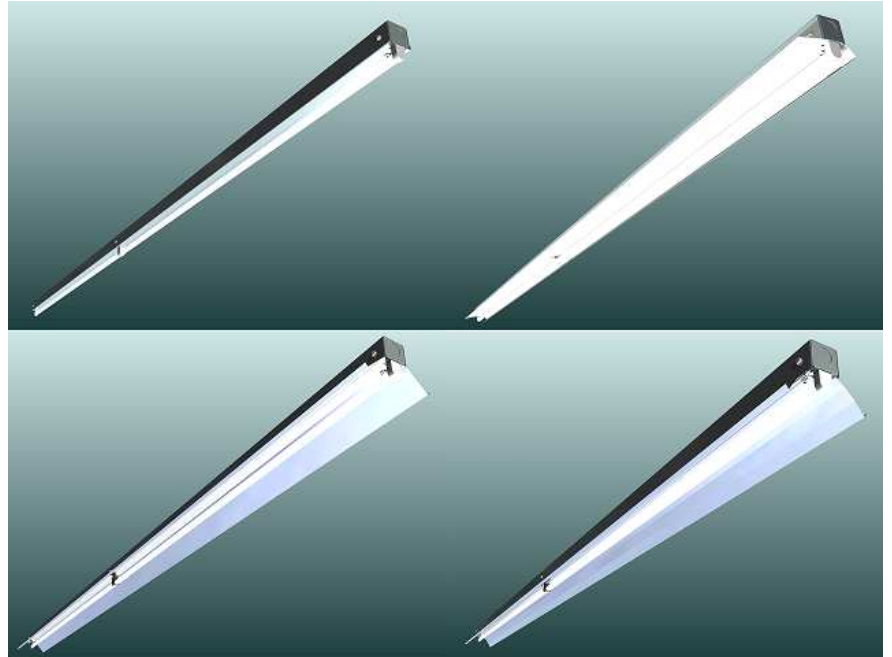

## CL-8-X (2 Lamp) T5HO Strip Fixture

Galvanized T5HO fluorescent strip fixture with the choice of a ballast cover or a symmetric, asymmetric, or narrow distribution reflector made from Miro IV specular material, or a softer white aluminum material.

Designed for ceiling, wall, or chain mounting applications as 8' individual units or in continuous rows.

Ideal for general purpose or task lighting indoor applications.

CL-8-X-254 (2 Lamp T5HO)

All fixtures **CSA** approved.

SIDE VIEW

Ballast Cover

Asymmetric Reflector

- M - MIRO IV
- A90 - A90 WHITE

Symmetric Reflector

- M - MIRO IV
- A90 - A90 WHITE

Narrow Dist. Reflector

- M - MIRO IV
- A90 - A90 WHITE