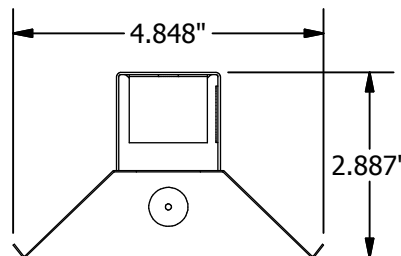

SIDE VIEW

Ballast Cover

Asymmetric Reflector

- M - MIRO IV
- A90 - A90 WHITE

Symmetric Reflector

- M - MIRO IV
- A90 - A90 WHITE

Narrow Dist. Reflector

- M - MIRO IV
- A90 - A90 WHITE