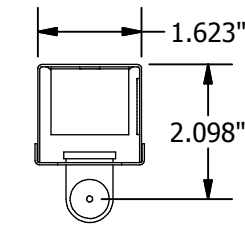

Designed for ceiling, wall, or chain mounting applications as 8' individual units or in continuous rows.

Ideal for general purpose or task lighting indoor applications.

CL-8-X-254 (2 Lamp T5HO)

All fixtures **CSA** approved.

SIDE VIEW

Ballast Cover

Asymmetric Reflector

- M - MIRO IV
- A90 - A90 WHITE

Symmetric Reflector

- M - MIRO IV
- A90 - A90 WHITE

Narrow Dist. Reflector

- M - MIRO IV
- A90 - A90 WHITE