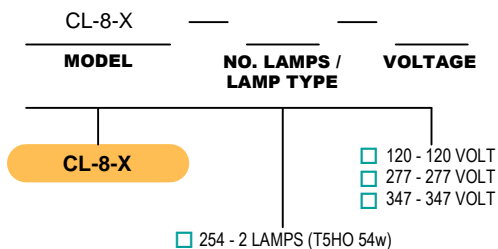

Ordering Logic (Choose from available options)

Custom Lighting Ltd. 7923 Coronet Road, Edmonton, AB, T6E 4N7
Tel: (780) 463-8014 Fax: (780) 463-2216 Email: sales@customlightingltd.com www.customlightingltd.com