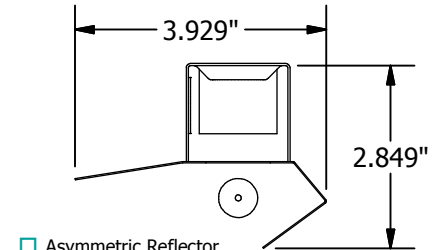

Designed for ceiling, wall, or chain mounting applications as 8' individual units or in continuous rows.

Ideal for general purpose or task lighting indoor applications.

CL-8-X-254 (2 Lamp T5HO)

All fixtures **CSA** approved.

SIDE VIEW

Ballast Cover

Asymmetric Reflector

- M - MIRO IV
- A90 - A90 WHITE

Symmetric Reflector

- M - MIRO IV
- A90 - A90 WHITE

Narrow Dist. Reflector

- M - MIRO IV
- A90 - A90 WHITE