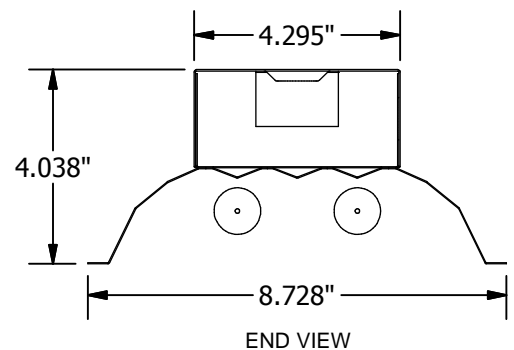

Designed for ceiling, wall, or chain mounting applications as 4' or 8' individual units or in continuous rows.

Ideal for general purpose or task lighting indoor applications.

CL-8-M (4 Lamp)

All fixtures CSA approved.