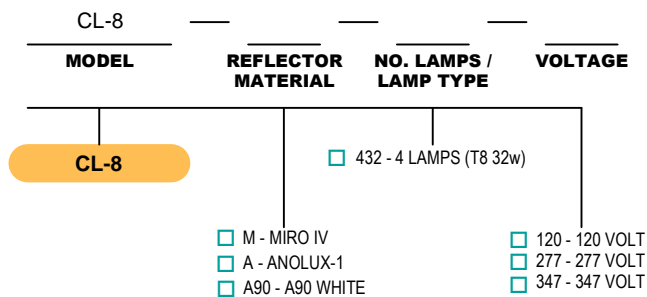

Ordering Logic (Choose from available options)

Custom Lighting Ltd. 7923 Coronet Road, Edmonton, AB, T6E 4N7
Tel: (780) 463-8014 Fax: (780) 463-2216 Email: sales@customlightingltd.com www.customlightingltd.com