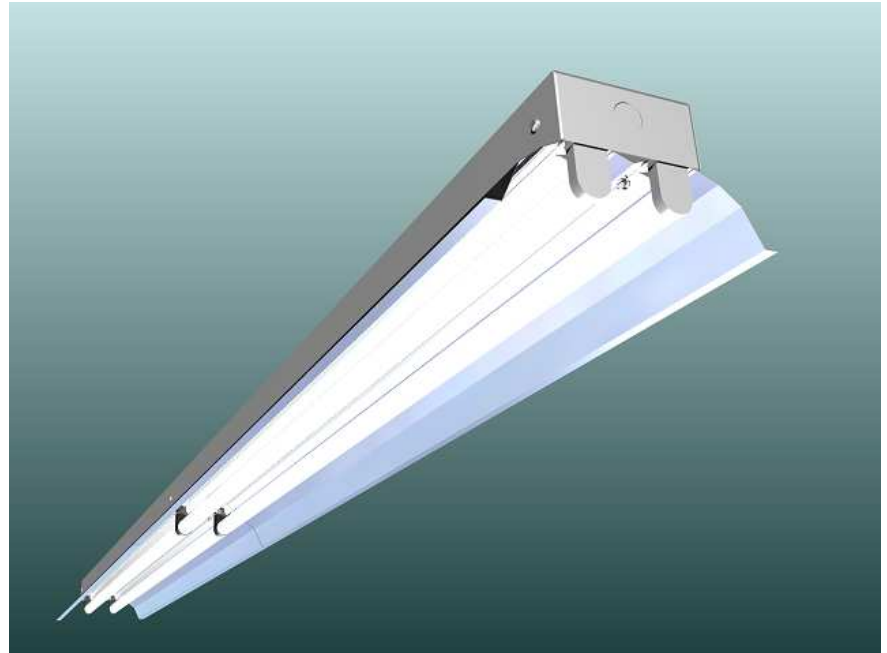

CUSTOM LIGHTING LTD.

M A N U F A C T U R I N G • D E S I G N • T E C H N O L O G Y

CL-8-M (4 Lamp) T8 Strip Fixture

High efficiency T8 fluorescent strip fixture with specular reflector or, for softer illumination, a high-reflectance white reflector.

Designed for ceiling, wall, or chain mounting applications as 4' or 8' individual units or in continuous rows.

Ideal for general purpose or task lighting indoor applications.

CL-8-M (4 Lamp)

All fixtures CSA approved.