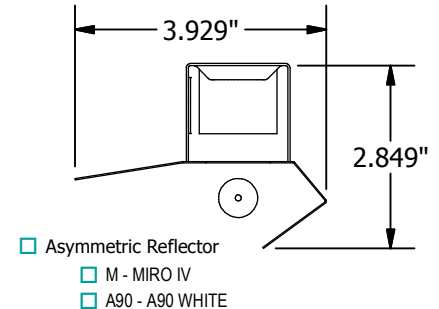

CUSTOM LIGHTING LTD.

M A N U F A C T U R I N G • D E S I G N • T E C H N O L O G Y

CL-4-X (1 Lamp) T5HO Strip Fixture

Galvanized T5HO fluorescent strip fixture with the choice of a ballast cover or a symmetric, asymmetric, or narrow distribution reflector made from Miro IV specular material, or a softer white aluminum material.

Designed for ceiling, wall, or chain mounting applications as 4' or 8' individual units or in continuous rows.

Ideal for general purpose or task lighting indoor applications.

CL-4-X-154 (1 Lamp T5HO)

All fixtures CSA approved.