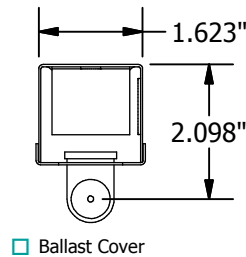

CUSTOM LIGHTING LTD.

M A N U F A C T U R I N G • D E S I G N • T E C H N O L O G Y

CL-4-X (1 Lamp) T5HO Strip Fixture

Galvanized T5HO fluorescent strip fixture with the choice of a ballast cover or a symmetric, asymmetric, or narrow distribution reflector made from Miro IV specular material, or a softer white aluminum material.

Designed for ceiling, wall, or chain mounting applications as 4' or 8' individual units or in continuous rows.

Ideal for general purpose or task lighting indoor applications.

CL-4-X-154 (1 Lamp T5HO)

All fixtures CSA approved.