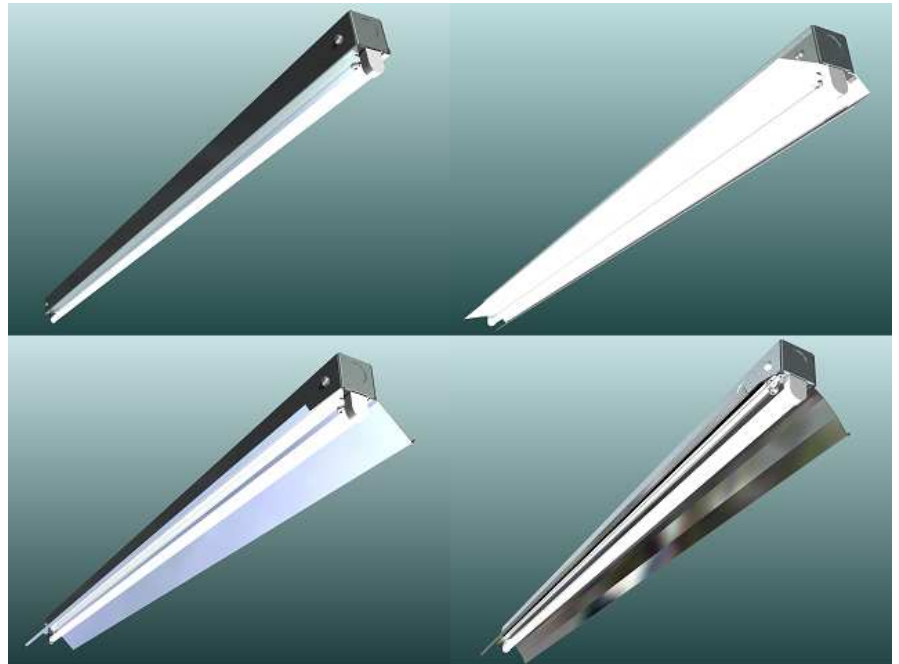

CUSTOM LIGHTING LTD.

M A N U F A C T U R I N G • D E S I G N • T E C H N O L O G Y

CL-4-X (1 Lamp) T5HO Strip Fixture

Galvanized T5HO fluorescent strip fixture with the choice of a ballast cover or a symmetric, asymmetric, or narrow distribution reflector made from Miro IV specular material, or a softer white aluminum material.

Designed for ceiling, wall, or chain mounting applications as 4' or 8' individual units or in continuous rows.

Ideal for general purpose or task lighting indoor applications.

CL-4-X-154 (1 Lamp T5HO)

All fixtures CSA approved.