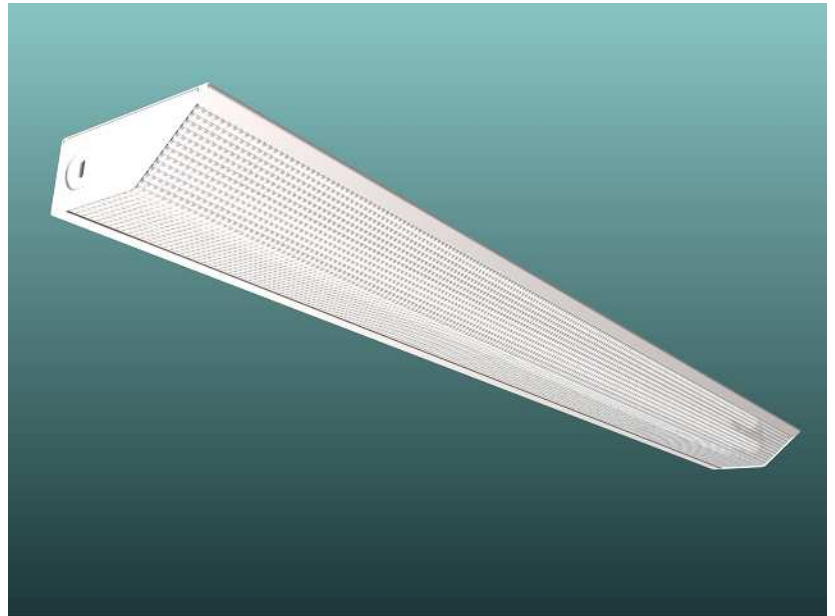

## CL-4-MINI (3')

### T5 Under Counter Fixture

Engineered for one T5 fluorescent lamp and a high-reflectance Miro IV specular reflector, the CL-4-MINI provides a lighting solution for compact spaces such as under counters and within cabinets.

Housing built from 20 gauge post-painted steel. The luminaire is powered by a small 120v electronic ballast. A prismatic or clear lexan lens shields the lamp. Standard 1/2" knock-outs are provided in each end of the fixture for ease of installation.

CL-4-MINI (3')

All fixtures **CSA** approved.

Length (1'): 12.259"  
 Length (2'): 22.572"  
 Length (4'): 46.197"

BOTTOM VIEW

SIDE VIEW