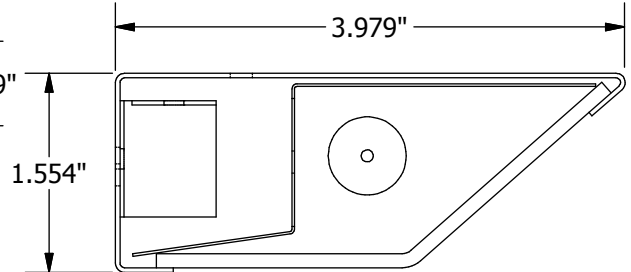

Housing built from 20 gauge post-painted steel. The luminaire is powered by a small 120v electronic ballast. A prismatic or clear lexan lens shields the lamp. Standard 1/2" knock-outs are provided in each end of the fixture for ease of installation.

CL-4-MINI (3')

All fixtures **CSA** approved.

Length (1'): 12.259"  
 Length (2'): 22.572"  
 Length (4'): 46.197"

BOTTOM VIEW

SIDE VIEW