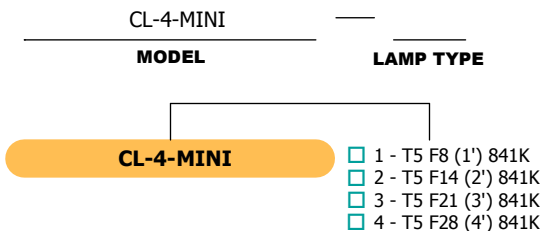

CL-4-MINI (3')

All fixtures **CSA** approved.

Length (1'): 12.259"  
 Length (2'): 22.572"  
 Length (4'): 46.197"

BOTTOM VIEW

SIDE VIEW

### Ordering Logic (Choose from available options)