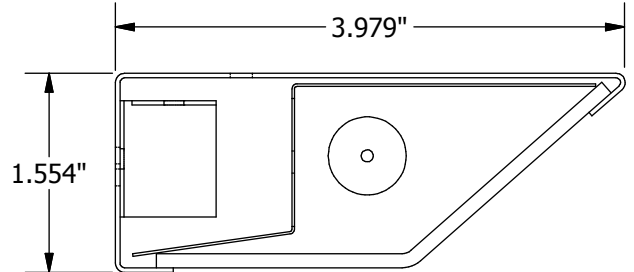

CUSTOM LIGHTING LTD.

M A N U F A C T U R I N G • D E S I G N • T E C H N O L O G Y

CL-4-MINI (4')

T5 Under Counter Fixture

Engineered for one T5 fluorescent lamp and a high-reflectance Miro IV specular reflector, the CL-4-MINI provides a lighting solution for compact spaces such as under counters and within cabinets.

Housing built from 20 gauge post-painted steel. The luminaire is powered by a small 120v electronic ballast. A prismatic or clear lexan lens shields the lamp. Standard 1/2" knock-outs are provided in each end of the fixture for ease of installation.

CL-4-MINI (4')

All fixtures **CSA** approved.

Length (1'): 12.259"
 Length (2'): 22.572"
 Length (3'): 34.384"

BOTTOM VIEW

SIDE VIEW

Ordering Logic (Choose from available options)

Options

Housing Colour