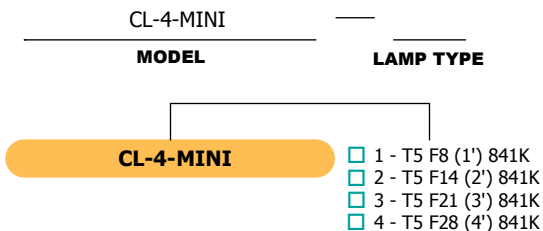

Housing built from 20 gauge post-painted steel. The luminaire is powered by a small 120v electronic ballast. A prismatic or clear lexan lens shields the lamp. Standard 1/2" knock-outs are provided in each end of the fixture for ease of installation.

CL-4-MINI (4')

All fixtures **CSA** approved.

Length (1'): 12.259"
 Length (2'): 22.572"
 Length (3'): 34.384"

BOTTOM VIEW

SIDE VIEW

Ordering Logic (Choose from available options)

Options

Housing Colour