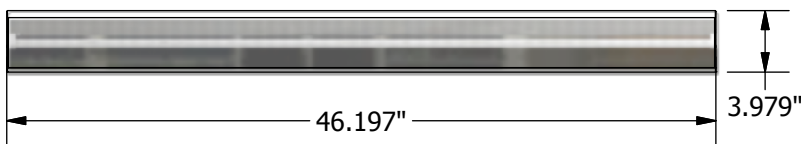

CUSTOM LIGHTING LTD.

M A N U F A C T U R I N G • D E S I G N • T E C H N O L O G Y

CL-4-MINI (4')

T5 Under Counter Fixture

Engineered for one T5 fluorescent lamp and a high-reflectance Miro IV specular reflector, the CL-4-MINI provides a lighting solution for compact spaces such as under counters and within cabinets.

Housing built from 20 gauge post-painted steel. The luminaire is powered by a small 120v electronic ballast. A prismatic or clear lexan lens shields the lamp. Standard 1/2" knock-outs are provided in each end of the fixture for ease of installation.

CL-4-MINI (4')

All fixtures **CSA** approved.

Length (1'): 12.259"
 Length (2'): 22.572"
 Length (3'): 34.384"

BOTTOM VIEW

SIDE VIEW

Ordering Logic (Choose from available options)

Options

Housing Colour