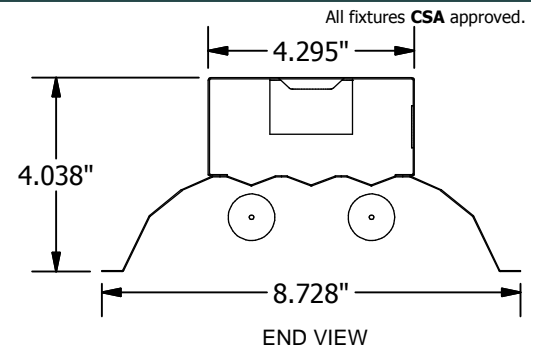

Designed for ceiling, wall, or chain mounting applications as 4' or 8' individual units or in continuous rows.

Ideal for general purpose or task lighting indoor applications.

CL-4-M (2 Lamp)

SIDE VIEW

Ordering Logic (Choose from available options)