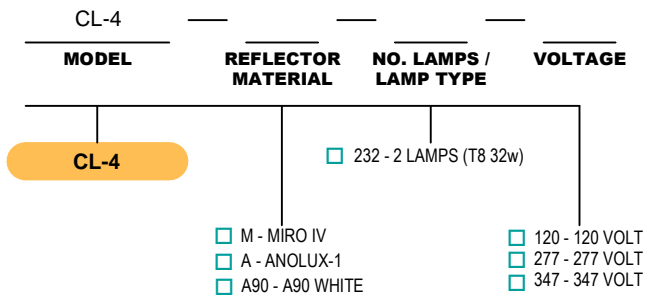

Designed for ceiling, wall, or chain mounting applications as 4' or 8' individual units or in continuous rows.

Ideal for general purpose or task lighting indoor applications.

CL-4-M (2 Lamp)

SIDE VIEW

Ordering Logic (Choose from available options)