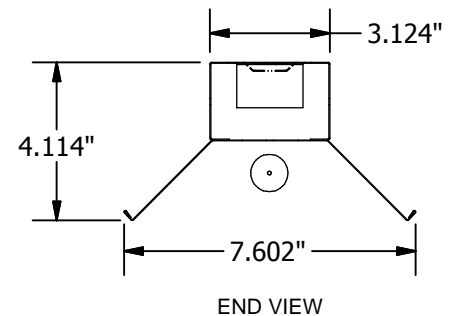

Ordering Logic (Choose from available options)

CL-4 / CL-8	MODEL	FINISH	REFLECTOR MATERIAL	NO. LAMPS/ FIXTURE	VOLTAGE	HEMMED REFLECTOR
	CL-4 / CL-8	☐ PFW - PRE-FINISHED WHITE ☐ GLV - GALVANIZED	☐ M - MIRO IV ☐ A - ANOLUX-1 ☐ A90 - A90 WHITE	☐ 132 - 1 T8 LAMP (CL-4) ☐ 232 - 2 T8 LAMPS (CL-8) ☐ 154 - 1 T5HO LAMP (CL-4) ☐ 254 - 2 T5HO LAMPS (CL-8)	☐ 1 - 120 VOLT ☐ 2 - 277 VOLT ☐ 3 - 347 VOLT	☐ H - Hemmed Reflector