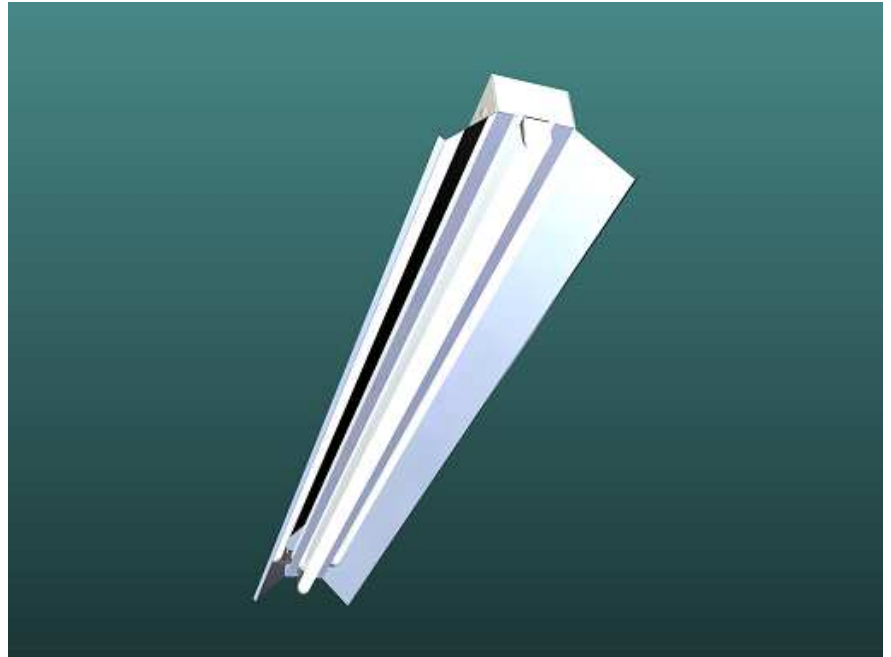

## CL-4 / CL-8 (Hemmed Reflector) T8 or T5HO Strip Fixture

High efficiency T8 fluorescent strip fixture with specular reflector or, for softer illumination, a high-reflectance white reflector.

Slim channel for ease of handling. Designed for ceiling, wall, or chain mounting applications as 4' or 8' individual units or in continuous rows.

Ideal for general purpose or task lighting indoor applications.

CL-4 (Hemmed Reflector)

All fixtures CSA approved.