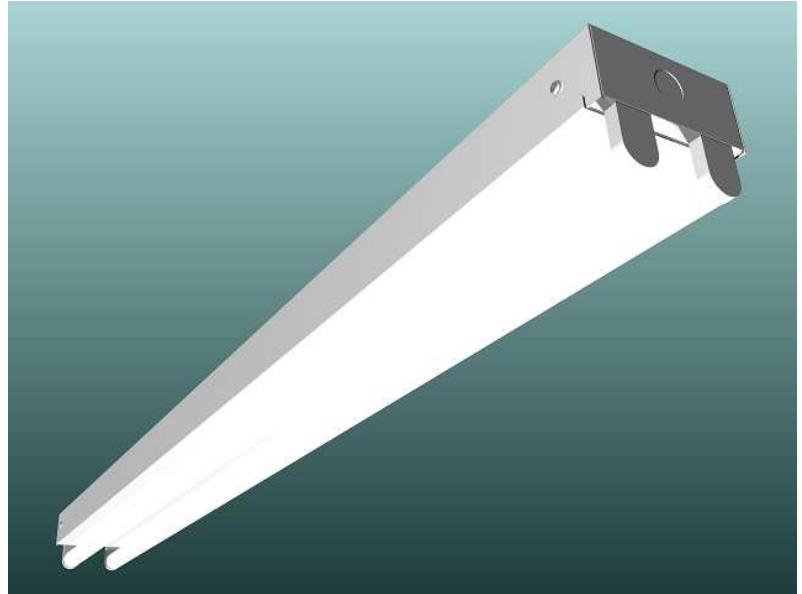

CUSTOM LIGHTING LTD.

M A N U F A C T U R I N G • D E S I G N • T E C H N O L O G Y

CL-4 (2 Lamp) T8 Industrial Strip Fixture

Engineered for two T8 fluorescent lamps, the CL-4 provides a cost-effective lighting solution suitable for general industrial applications.

Luminaire components built from 22 gauge pre-painted steel. Standard 1/2" knock-outs are provided in each end of the fixture for ease of installation.

CL-4 (2 Lamp)

All fixtures **CSA** approved.

BOTTOM VIEW