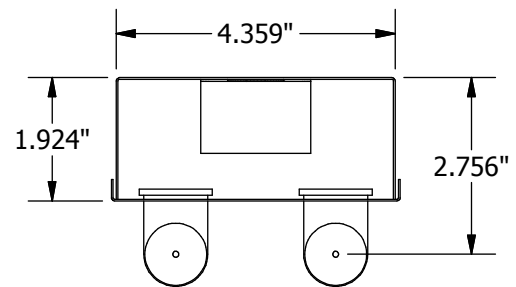

Luminaire components built from 22 gauge pre-painted steel. Standard 1/2" knock-outs are provided in each end of the fixture for ease of installation.

CL-4 (2 Lamp)

All fixtures **CSA** approved.

BOTTOM VIEW