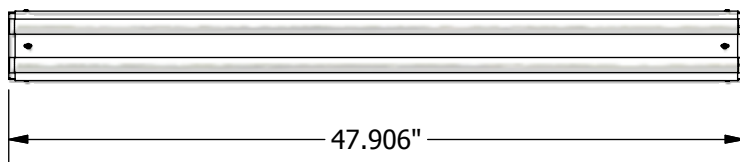

CUSTOM LIGHTING LTD.

M A N U F A C T U R I N G • D E S I G N • T E C H N O L O G Y

CL-4 (2 Lamp) T8 Industrial Strip Fixture

Engineered for two T8 fluorescent lamps, the CL-4 provides a cost-effective lighting solution suitable for general industrial applications.

Luminaire components built from 22 gauge pre-painted steel. Standard 1/2" knock-outs are provided in each end of the fixture for ease of installation.

CL-4 (2 Lamp)

All fixtures **CSA** approved.

BOTTOM VIEW