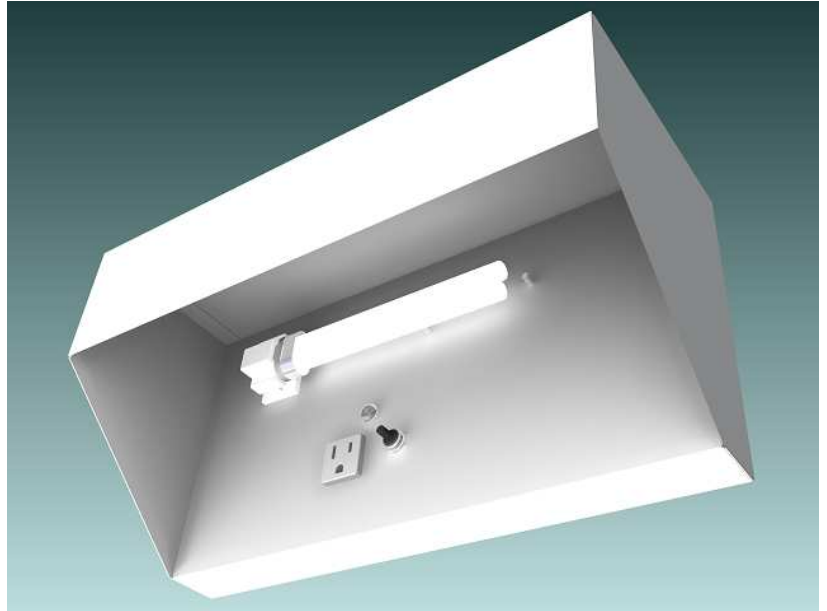

## Bunk (TC-13) 13w PL Bunk Light

Wall-mounted 120V bunk light fixture includes switch and power plug receptacle. Utilizes high-efficiency compact fluorescent 13 watt PL lamps.

Housing built from 20 gauge post-painted steel. Ideal for general purpose interior applications.