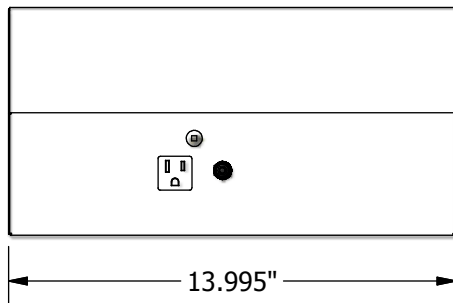

CUSTOM LIGHTING LTD.

M A N U F A C T U R I N G • D E S I G N • T E C H N O L O G Y

Bunk (TC-13) 13w PL Bunk Light

Wall-mounted 120V bunk light fixture includes switch and power plug receptacle. Utilizes high-efficiency compact fluorescent 13 watt PL lamps.

Housing built from 20 gauge post-painted steel. Ideal for general purpose interior applications.

All fixtures **CSA** approved.

FRONT VIEW

Ordering Logic (Choose from available options)

Options

Housing Colour

- ☐ White (Standard)
- ☐ Black
- ☐ Custom Colour: _____

Custom Lighting Ltd. 7923 Coronet Road, Edmonton, AB, T6E 4N7
Tel: (780) 463-8014 Fax: (780) 463-2216 Email: sales@customlightingltd.com www.customlightingltd.com