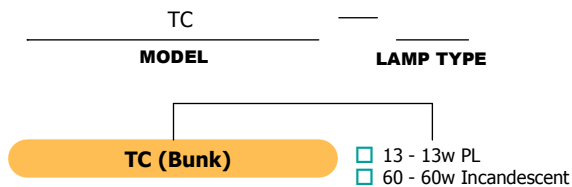

Bunk (TC-13)

All fixtures **CSA** approved.

FRONT VIEW

SIDE VIEW

### Ordering Logic (Choose from available options)