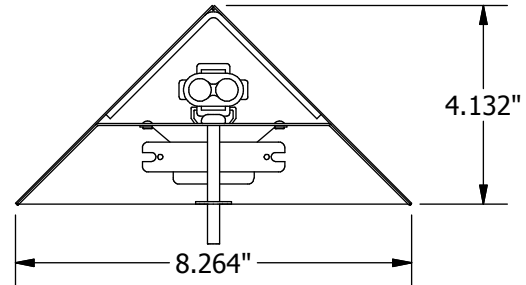

CUSTOM LIGHTING LTD.

M A N U F A C T U R I N G • D E S I G N • T E C H N O L O G Y

AA PL Wall Sconce

Designed for illumination in hallways and stairwells, the AA is a simple yet decorative wall sconce utilizing compact fluorescent PL technology, resulting in reduced energy costs when compared to similar incandescent solutions.

Housing built from brass or 20 gauge steel powder-coated after fabrication. A diagonal prismatic or opalescent lens protects the lamps and diffuses the light to create an even distribution pattern.

All fixtures **CSA** approved.

END VIEW

Ordering Logic (Choose from available options)

Custom Lighting Ltd. 7923 Coronet Road, Edmonton, AB, T6E 4N7
Tel: (780) 463-8014 Fax: (780) 463-2216 Email: sales@customlightingltd.com www.customlightingltd.com