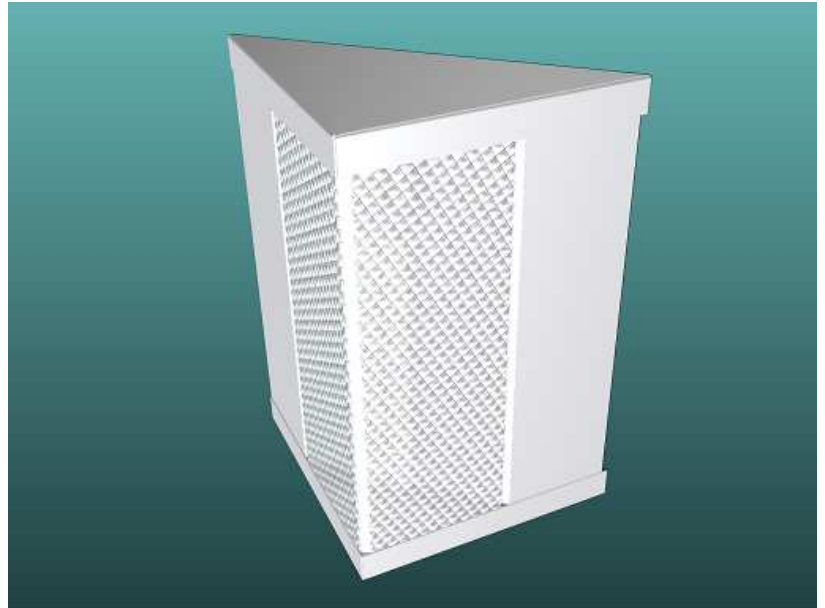

## AA PL Wall Sconce

Designed for illumination in hallways and stairwells, the AA is a simple yet decorative wall sconce utilizing compact fluorescent PL technology, resulting in reduced energy costs when compared to similar incandescent solutions.

Housing built from brass or 20 gauge steel powder-coated after fabrication. A diagonal prismatic or opalescent lens protects the lamps and diffuses the light to create an even distribution pattern.

AA-1-13-W-L3-M-120