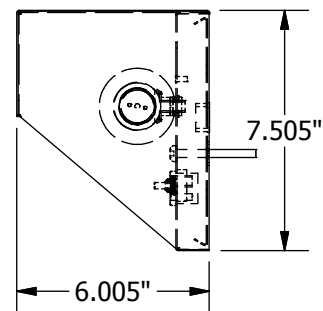

Housing built from 20 gauge post-painted steel. Ideal for general purpose interior applications.

Bunk (TC-60)

All fixtures **CSA** approved.

FRONT VIEW

SIDE VIEW

Ordering Logic (Choose from available options)