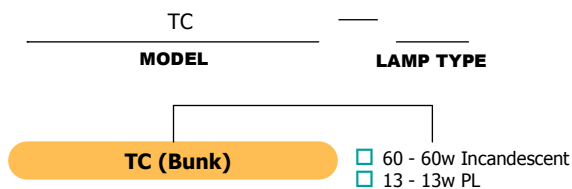

Housing built from 20 gauge post-painted steel. Ideal for general purpose interior applications.

Bunk (TC-60)

All fixtures **CSA** approved.

FRONT VIEW

SIDE VIEW

Ordering Logic (Choose from available options)