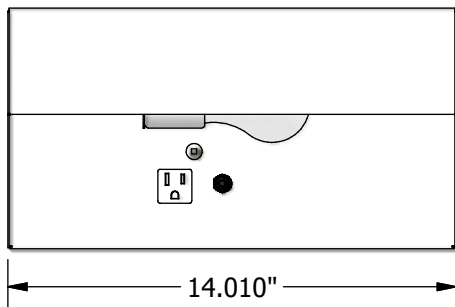

CUSTOM LIGHTING LTD.

M A N U F A C T U R I N G • D E S I G N • T E C H N O L O G Y

Bunk (TC-60) 60w Incandescent Bunk Light

Wall-mounted 120V bunk light fixture includes switch and power plug receptacle. Medium base socket fits standard incandescent bulbs as well as similar-sized self-ballasted medium base compact fluorescent lamps.

Housing built from 20 gauge post-painted steel. Ideal for general purpose interior applications.

All fixtures **CSA** approved.

FRONT VIEW

Ordering Logic (Choose from available options)

Options

Housing Colour

- ☐ White (Standard)
- ☐ Black
- ☐ Custom Colour: _____

Custom Lighting Ltd. 7923 Coronet Road, Edmonton, AB, T6E 4N7
Tel: (780) 463-8014 Fax: (780) 463-2216 Email: sales@customlightingltd.com www.customlightingltd.com