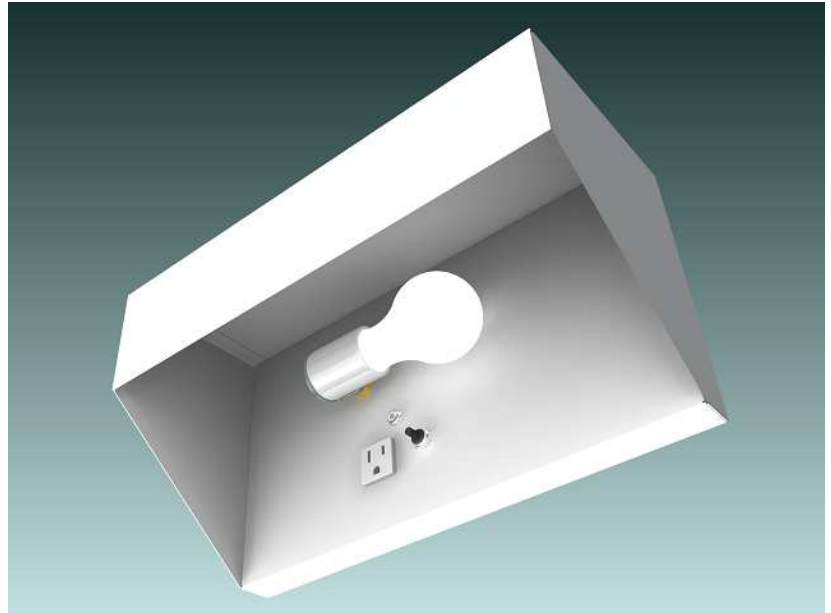

CUSTOM LIGHTING LTD.

M A N U F A C T U R I N G • D E S I G N • T E C H N O L O G Y

Bunk (TC-60) 60w Incandescent Bunk Light

Wall-mounted 120V bunk light fixture includes switch and power plug receptacle. Medium base socket fits standard incandescent bulbs as well as similar-sized self-ballasted medium base compact fluorescent lamps.

Housing built from 20 gauge post-painted steel. Ideal for general purpose interior applications.

Bunk (TC-60)

All fixtures **CSA** approved.

FRONT VIEW

SIDE VIEW

Ordering Logic (Choose from available options)