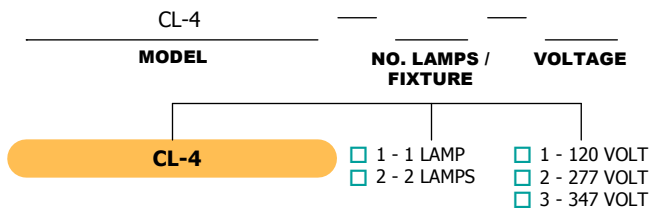

Ordering Logic (Choose from available options)

Options

Lamp Type

- ☐ T8 Standard 32w
- ☐ T8HO 44w

Master / Slave

- ☐ 4L Master
- ☐ 2L Master
- ☐ Slave
- ☐ Standalone

Custom Lighting Ltd. 7923 Coronet Road, Edmonton, AB, T6E 4N7
Tel: (780) 463-8014 Fax: (780) 463-2216 Email: sales@customlightingltd.com www.customlightingltd.com