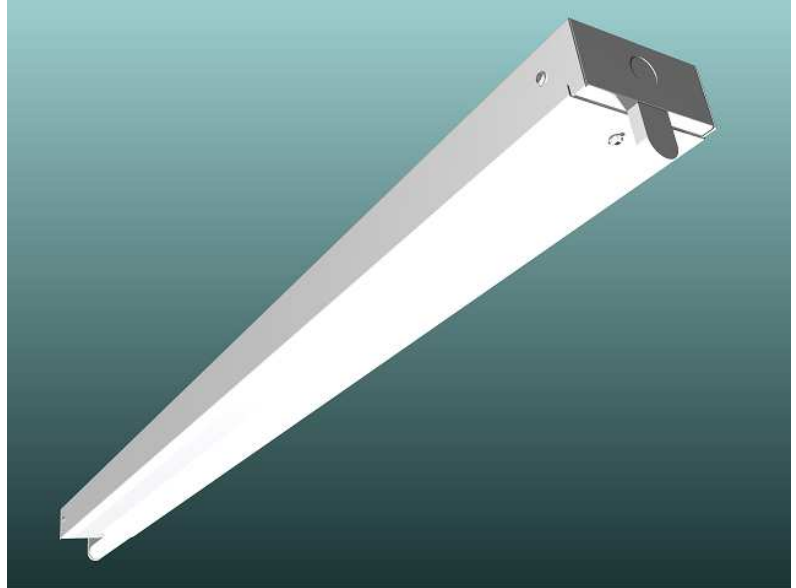

CUSTOM LIGHTING LTD.

M A N U F A C T U R I N G • D E S I G N • T E C H N O L O G Y

CL-4 (1 Lamp) T8 Industrial Strip Fixture

Engineered for one T8 fluorescent lamp, the CL-4 provides a cost-effective lighting solution suitable for general industrial applications.

Luminaire components built from 22 gauge pre-painted steel. Standard 1/2" knock-outs are provided in each end of the fixture for ease of installation.

CL-4 (1 Lamp)

All fixtures **CSA** approved.

BOTTOM VIEW