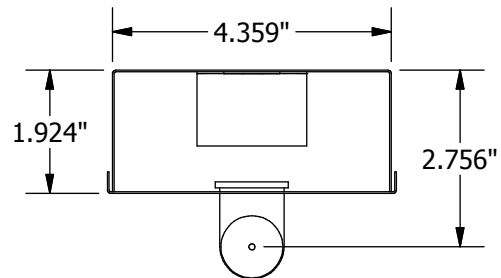

Luminaire components built from 22 gauge pre-painted steel. Standard 1/2" knock-outs are provided in each end of the fixture for ease of installation.

CL-4 (1 Lamp)

All fixtures **CSA** approved.

BOTTOM VIEW