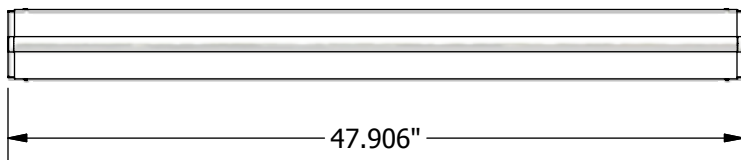

CUSTOM LIGHTING LTD.

M A N U F A C T U R I N G • D E S I G N • T E C H N O L O G Y

CL-4 (1 Lamp) T8 Industrial Strip Fixture

Engineered for one T8 fluorescent lamp, the CL-4 provides a cost-effective lighting solution suitable for general industrial applications.

Luminaire components built from 22 gauge pre-painted steel. Standard 1/2" knock-outs are provided in each end of the fixture for ease of installation.

CL-4 (1 Lamp)

All fixtures **CSA** approved.

BOTTOM VIEW